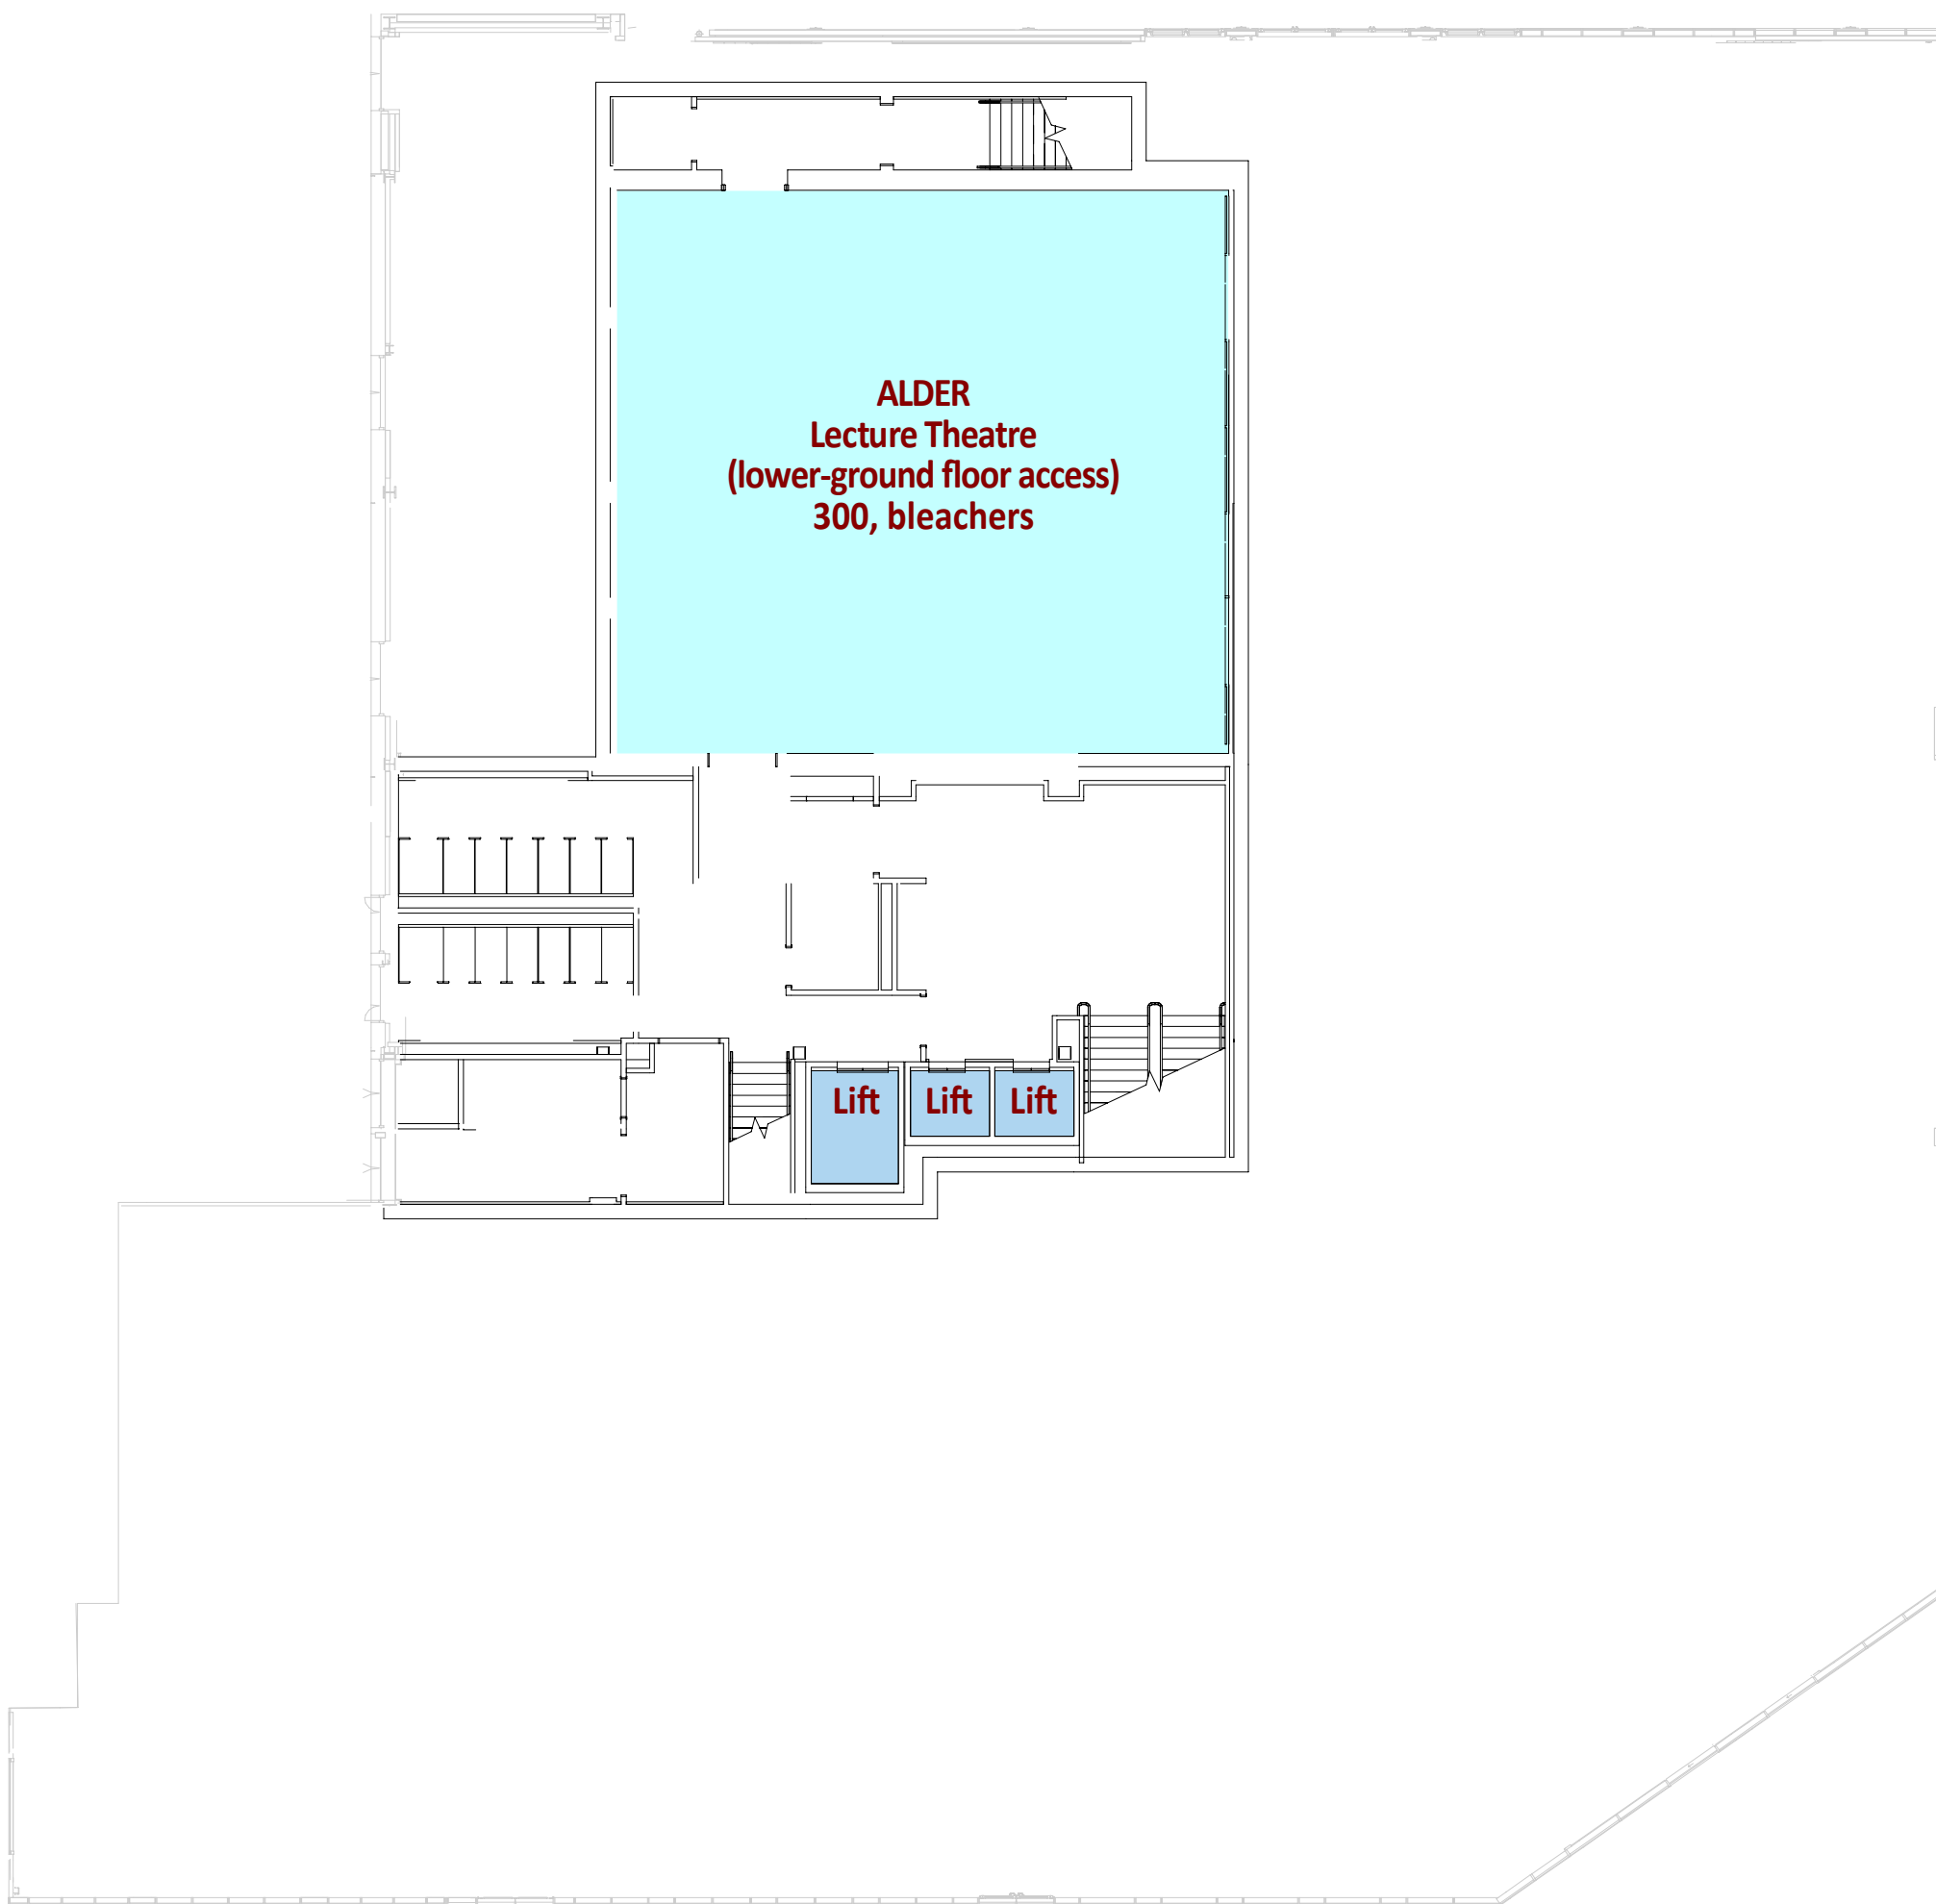

LOWER-GROUND FLOOR

GROUND FLOOR

KB House link

General store

ALDER
Lecture Theatre
(ground floor access)
300, bleachers

ELM
Lecture Theatre
140, collaborative

EUSA Shop

Lift Lift Lift

Reception

Kitchen

Serviced study:
multi-purpose

Kitchen servery

Entrance hall

NUCLEUS café

Main entrance

Murray Library
Ground floor link

FIRST FLOOR

SECOND FLOOR

THIRD FLOOR