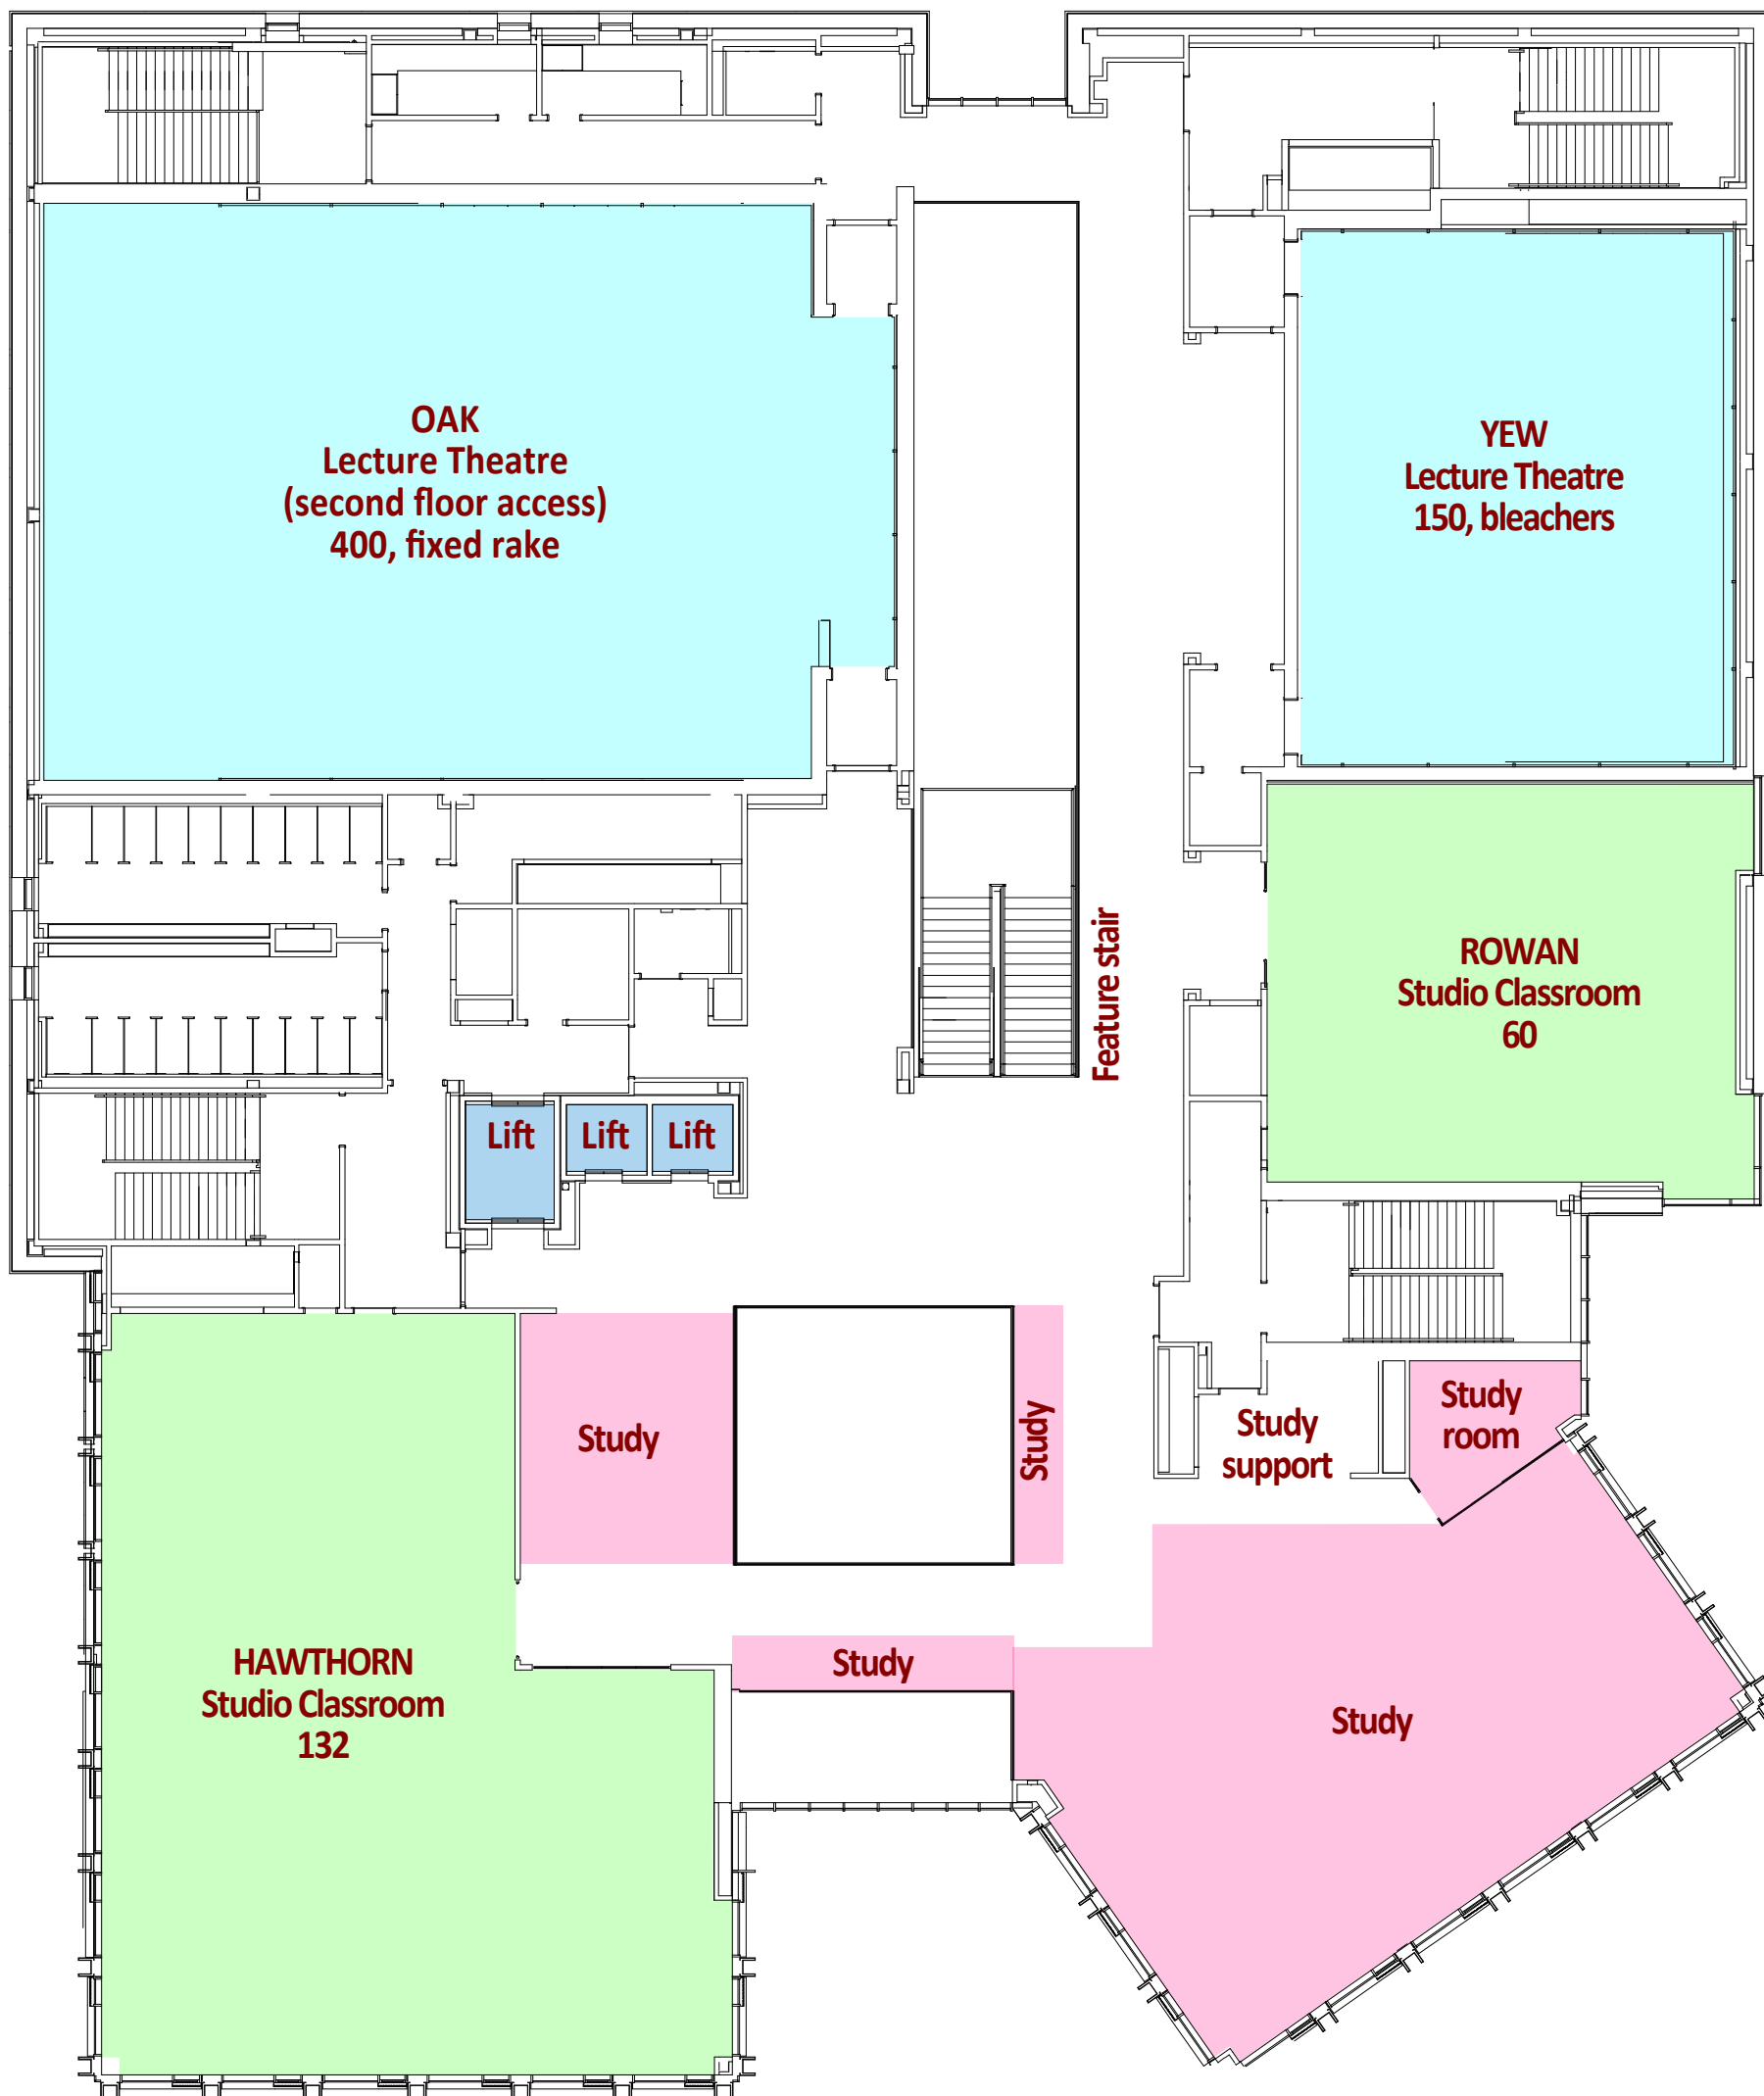

LOWER-GROUND FLOOR

GROUND FLOOR

KB House link

General store

ALDER
Lecture Theatre
(ground floor access)
300, bleachers

ELM
Lecture Theatre
140, collaborative

EUSA Shop

Lift Lift Lift

Reception

Kitchen

Serviced study:
multi-purpose

Kitchen servery

Entrance hall

NUCLEUS café

Main entrance

Murray Library
Ground floor link

FIRST FLOOR

SECOND FLOOR

THIRD FLOOR