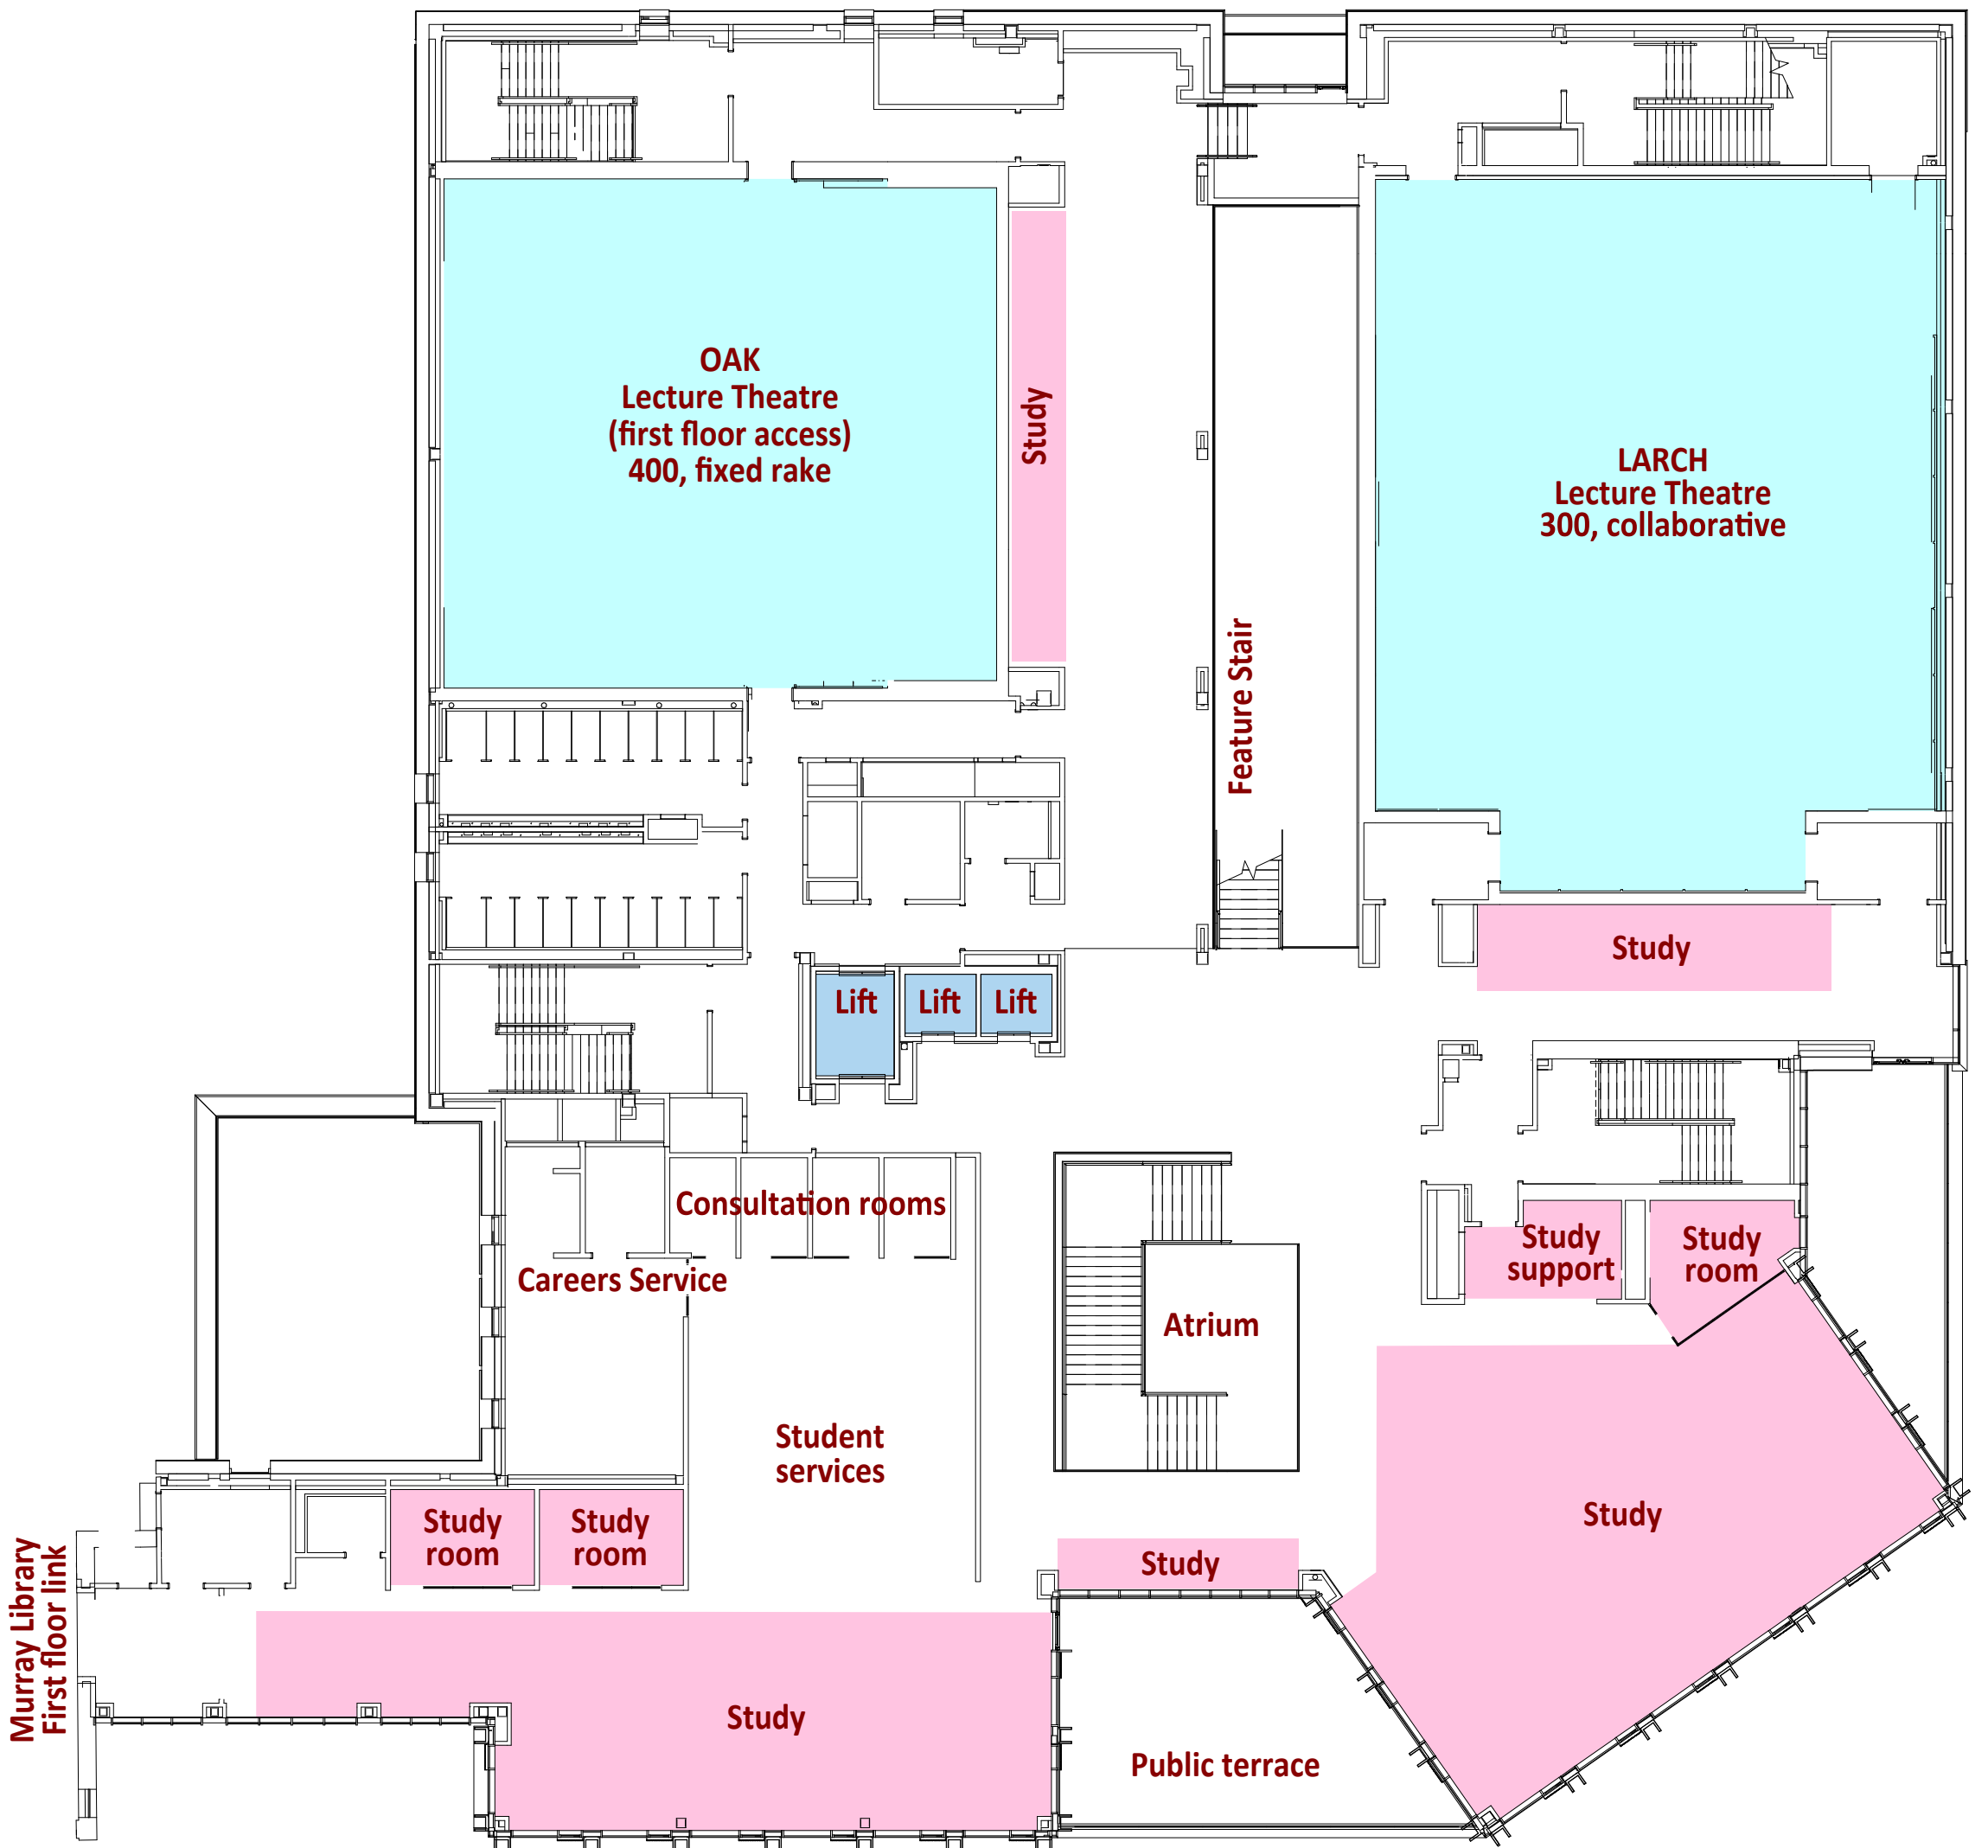

LOWER-GROUND FLOOR

GROUND FLOOR

KB House link

General store

ALDER
Lecture Theatre
(ground floor access)
300, bleachers

ELM
Lecture Theatre
140, collaborative

EUSA Shop

Lift Lift Lift

Reception

Kitchen

Serviced study:
multi-purpose

Kitchen servery

Entrance hall

NUCLEUS café

Main entrance

Murray Library
Ground floor link

FIRST FLOOR

SECOND FLOOR

THIRD FLOOR