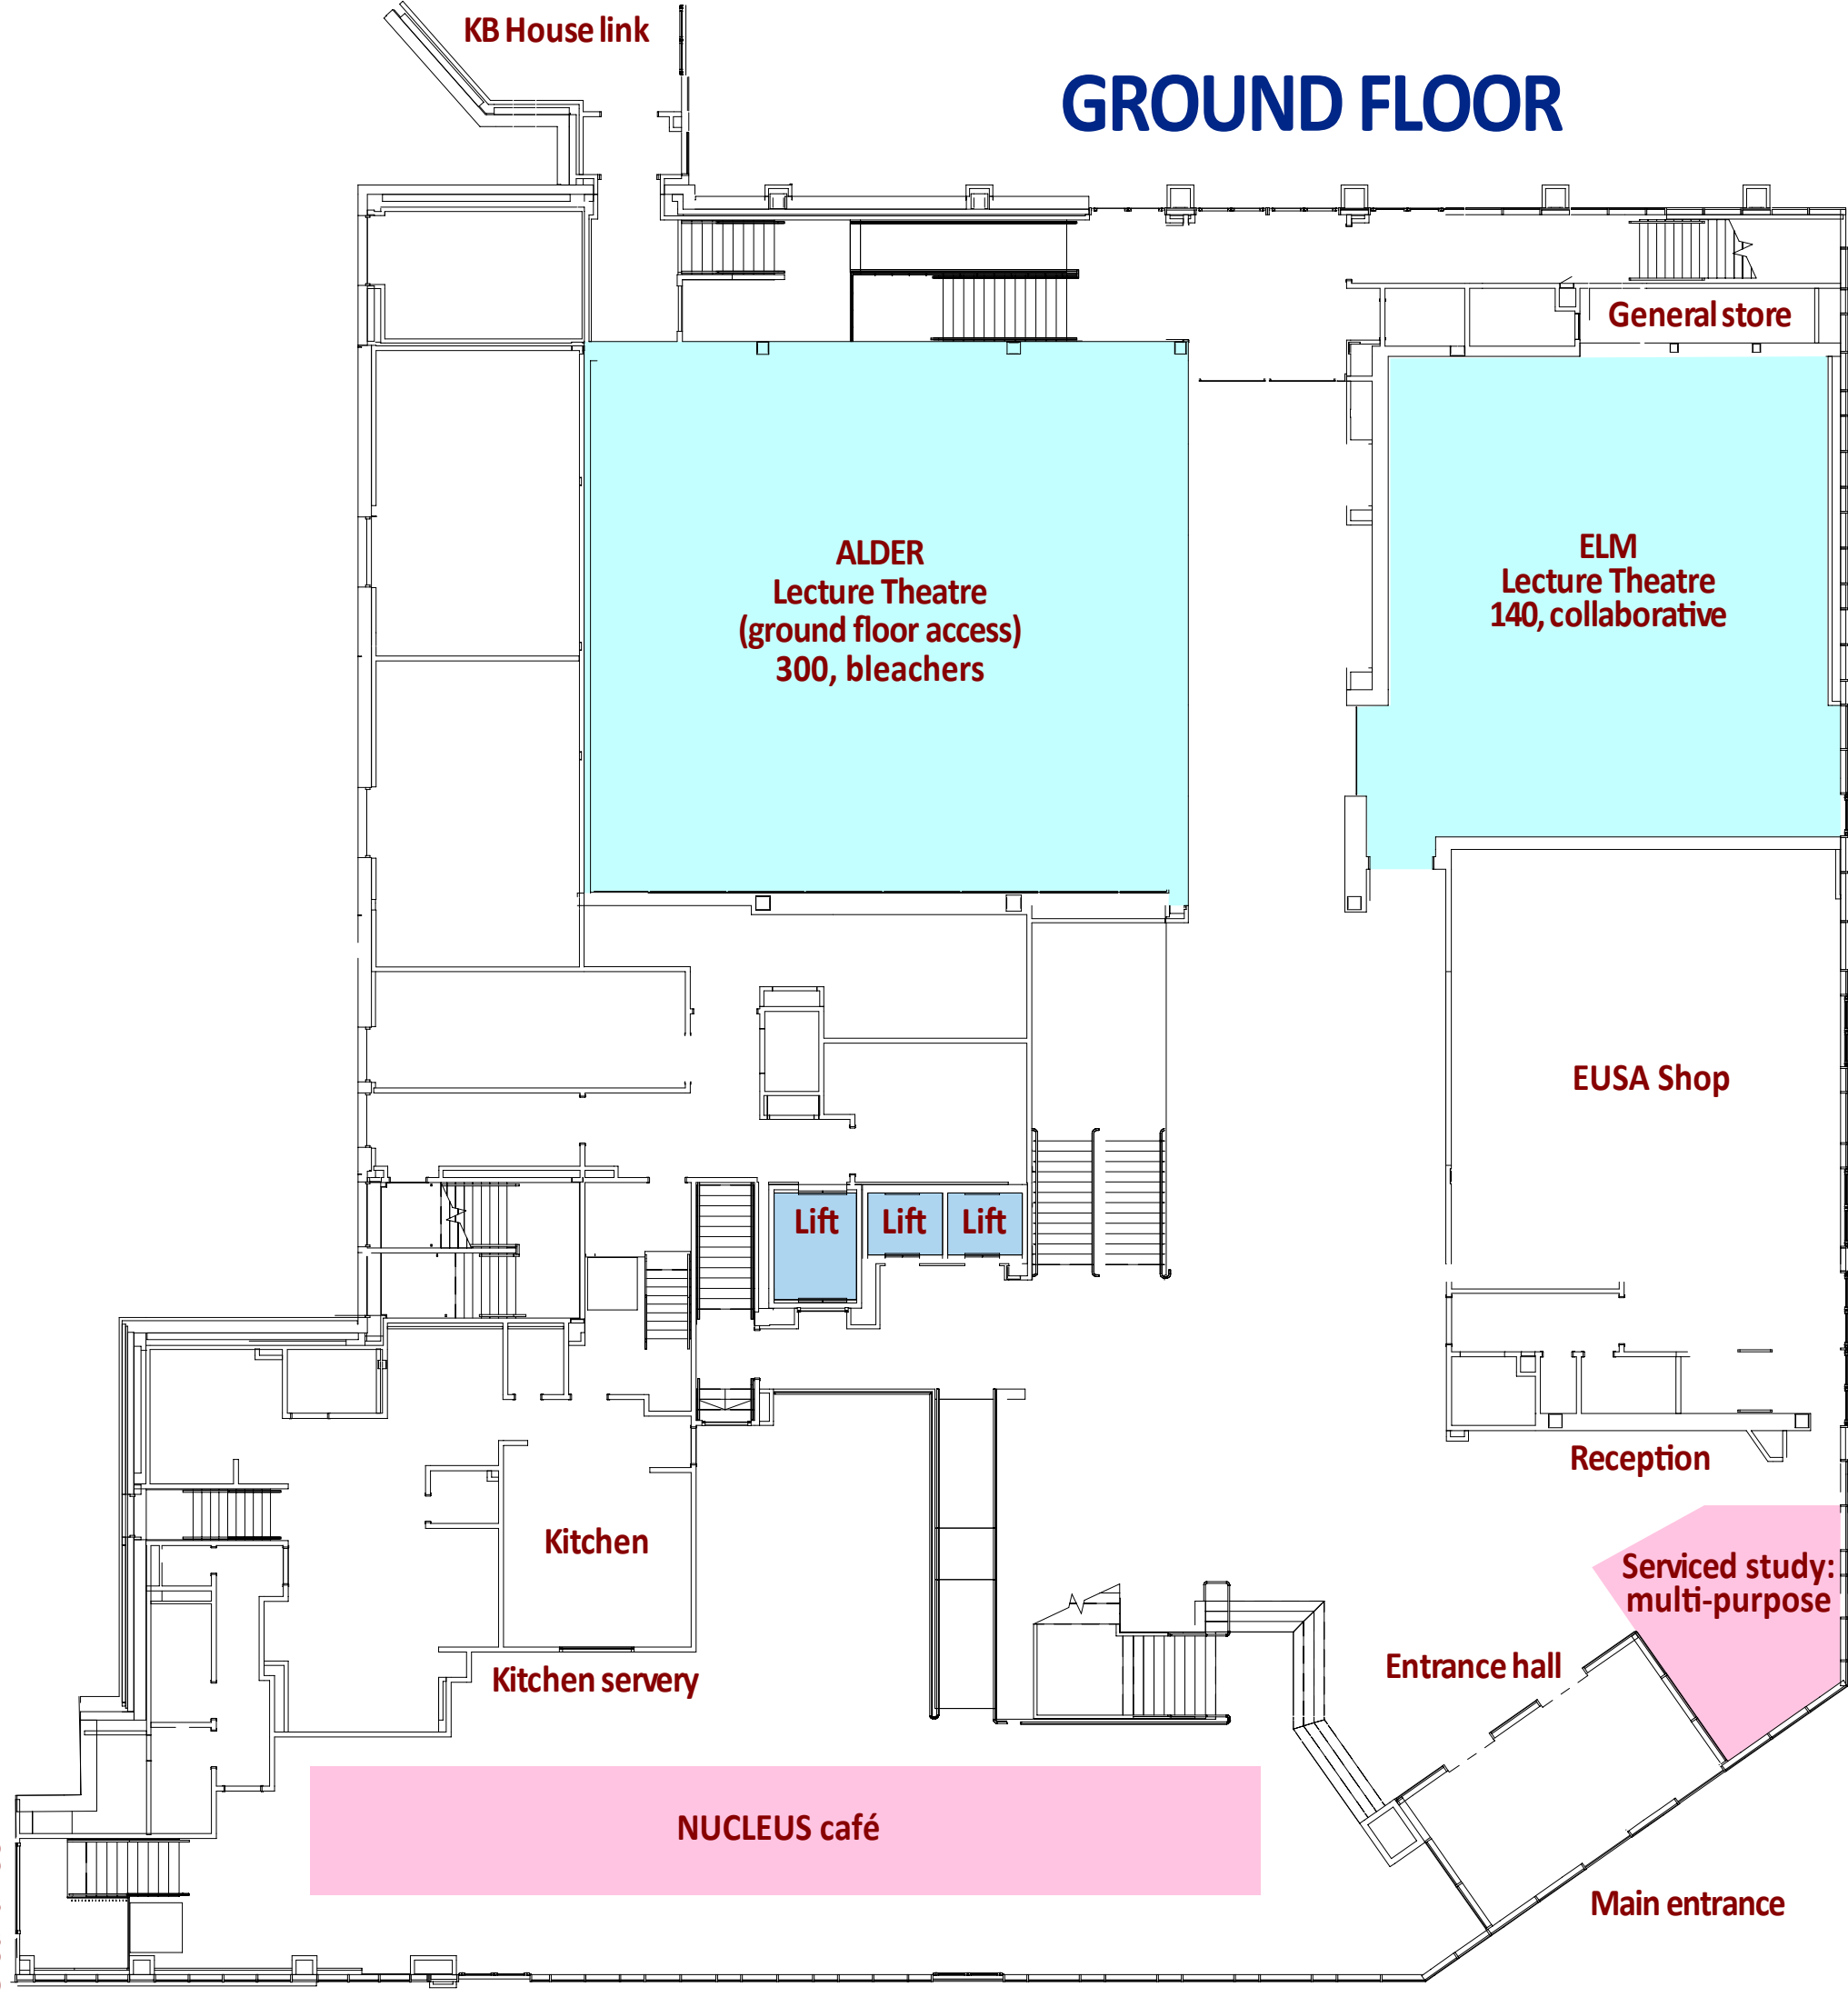

LOWER-GROUND FLOOR

GROUND FLOOR

KB House link

General store

ALDER
Lecture Theatre
(ground floor access)
300, bleachers

ELM
Lecture Theatre
140, collaborative

EUSA Shop

Lift Lift Lift

Reception

Kitchen

Serviced study:
multi-purpose

Kitchen servery

Entrance hall

NUCLEUS café

Main entrance

Murray Library
Ground floor link

FIRST FLOOR

SECOND FLOOR

THIRD FLOOR