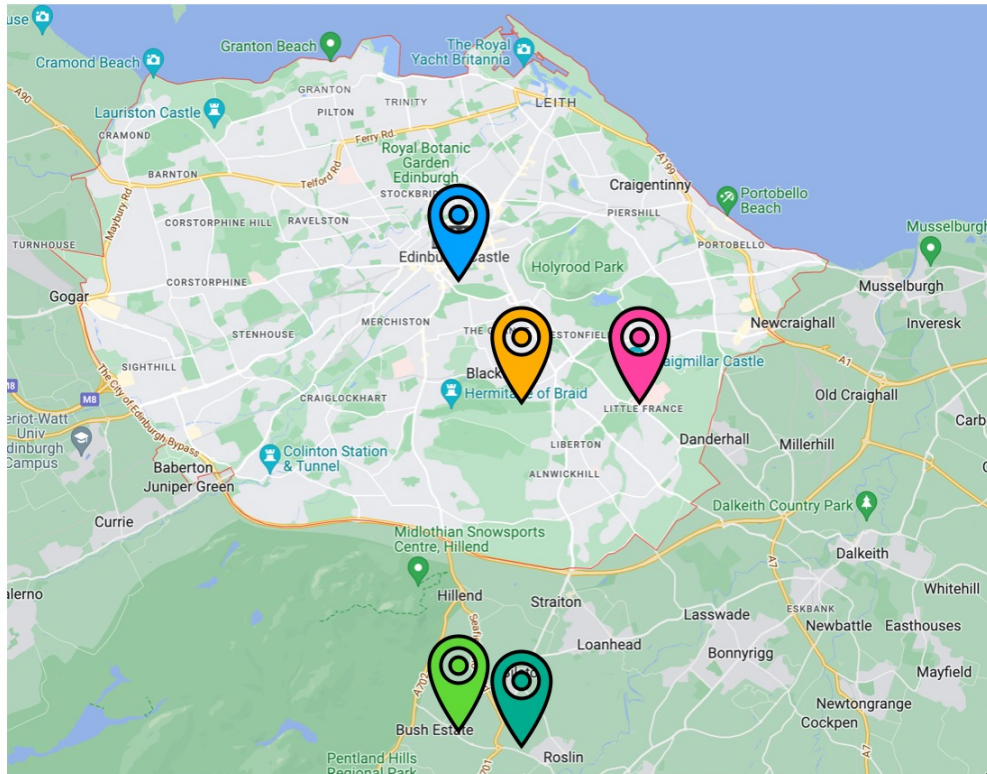

News and events

Keep up to date with all the news from across the Edinburgh Infectious Diseases network.

<https://www.ed.ac.uk/edinburgh-infectious-diseases>

THE UNIVERSITY
of EDINBURGH

EDINBURGH
xtraordinary futures await

Edinburgh University campus

Kings Buildings 

Little France 

Moredun Institute 

Roslin Institute 

Teviot Place 

THE UNIVERSITY
of EDINBURGH

EDINBURGH
extraordinary futures await