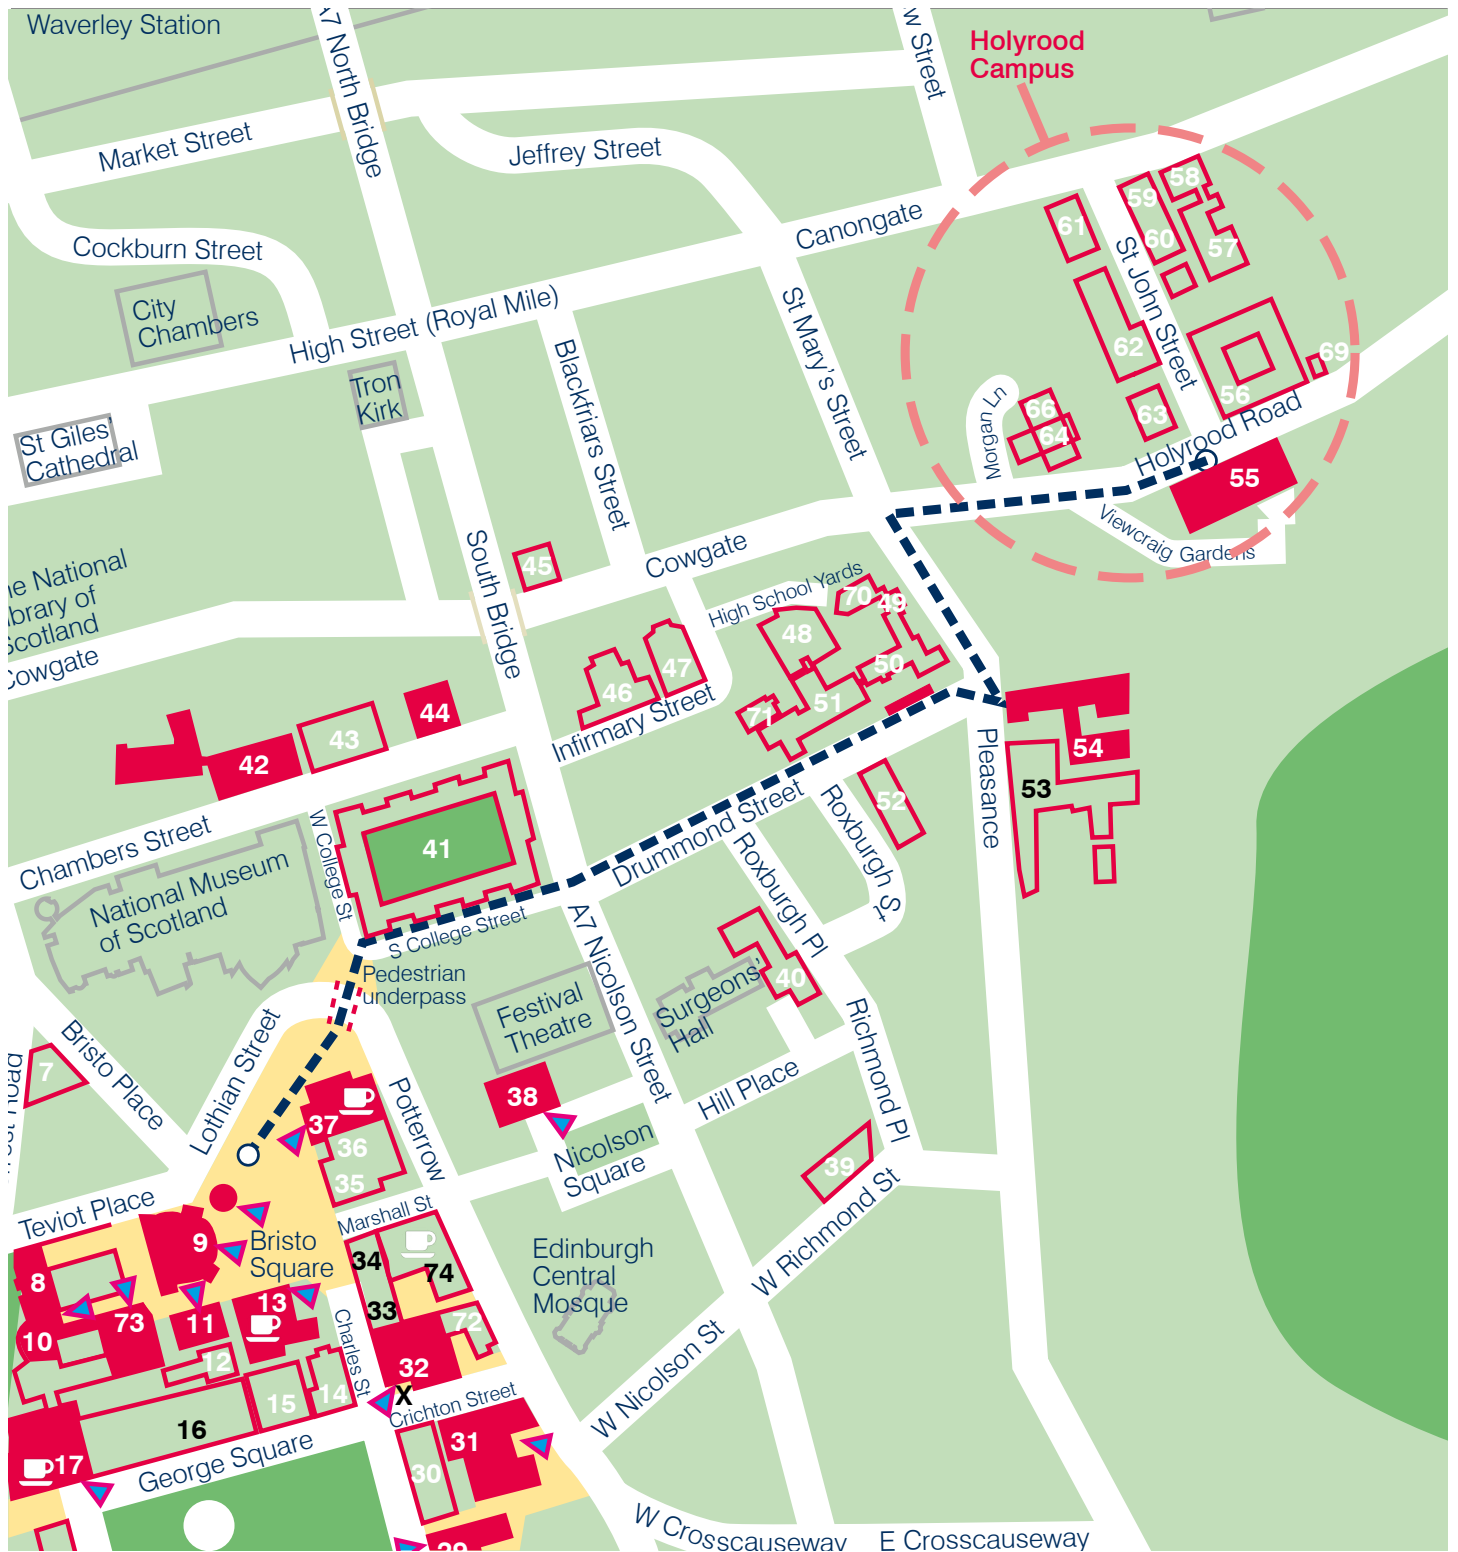

Walking directions to Holyrood and Sport Complex

- | | | | | | | | |
|---|----|--|----|--------------------------------------|----|-----------------------------------|------------------|
| Adam House | 44 | Evolution House, ECA | 1 | Minto House | 42 | Helpdesk & check-in (H) | H |
| Alison House | 38 | Fire Station, ECA | 68 | New College | 65 | Shuttle Bus Pick-up Point | Bus |
| Anatomy Lecture Theatre & Doorway 3, Teviot Place (H) | 73 | 50 George Square (H) | 29 | Old College | 41 | Refreshments available | Coffee |
| Appleton Tower (H) | 31 | Gordon Aikman Lecture Theatre | 21 | The Pleasance (Student Union) | 53 | Meeting Point | X |
| Bayes Centre | 74 | Hugh Robson Building | 16 | Pleasance Sport Complex & Gym | 54 | Pedestrian Routes | Blue dashed line |
| Business School (H) | 23 | Hunter Building, ECA | 4 | Potterrow (Student Union) | 37 | Red buildings are Open Day venues | Red square |
| Chrystal Macmillan Building | 17 | Informatics Forum (H) | 32 | Reid Concert Hall | 11 | Wheelchair access | Blue triangle |
| David Hume Tower (DHT) | 27 | Main Building, ECA (H) | 2 | Salisbury Court | 75 | Pedestrian areas | Yellow square |
| * Lower ground via glass box entrance | | Main University Library and Student Disability Service | 20 | St Leonard's Land | 55 | | |
| David Hume Tower Lecture Theatres | 28 | McEwan Hall (H) | 9 | Teviot Lecture Theatre, Teviot Place | 8 | | |
| Dugald Stewart Building | 34 | Meadow Lecture Theatre, Teviot Place | 10 | Teviot Row House (Student Union) | 13 | | |
| Edinburgh Global and Student Recruitment & Admissions | 26 | | | Visitor Centre | 33 | | |