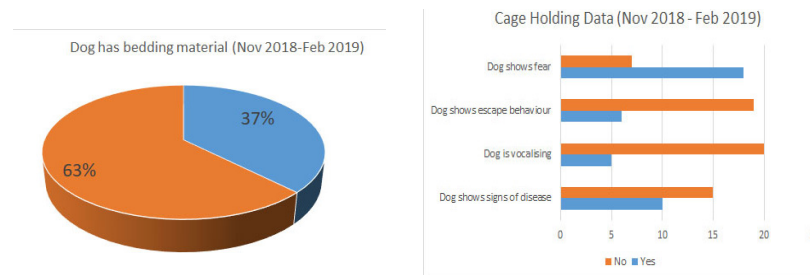

Data can be analysed and graphs/charts created (like below)

Benefits of using the data

- **Review the data every few months** to identify areas of positive activity as well as areas where corrective actions could be taken
- **Making improvements:** Where corrective action needs to be taken, discuss this with your team/organisation
- **Dog welfare:** the data will help you to monitor the welfare of the dogs
- **Reports:** The data can be used for reporting purposes to your managers/funders/charity
- **Resources:** Review additional resources on our website edin.ac/dog-welfare

By clicking on the download button (highlighted above), your data will be emailed to you