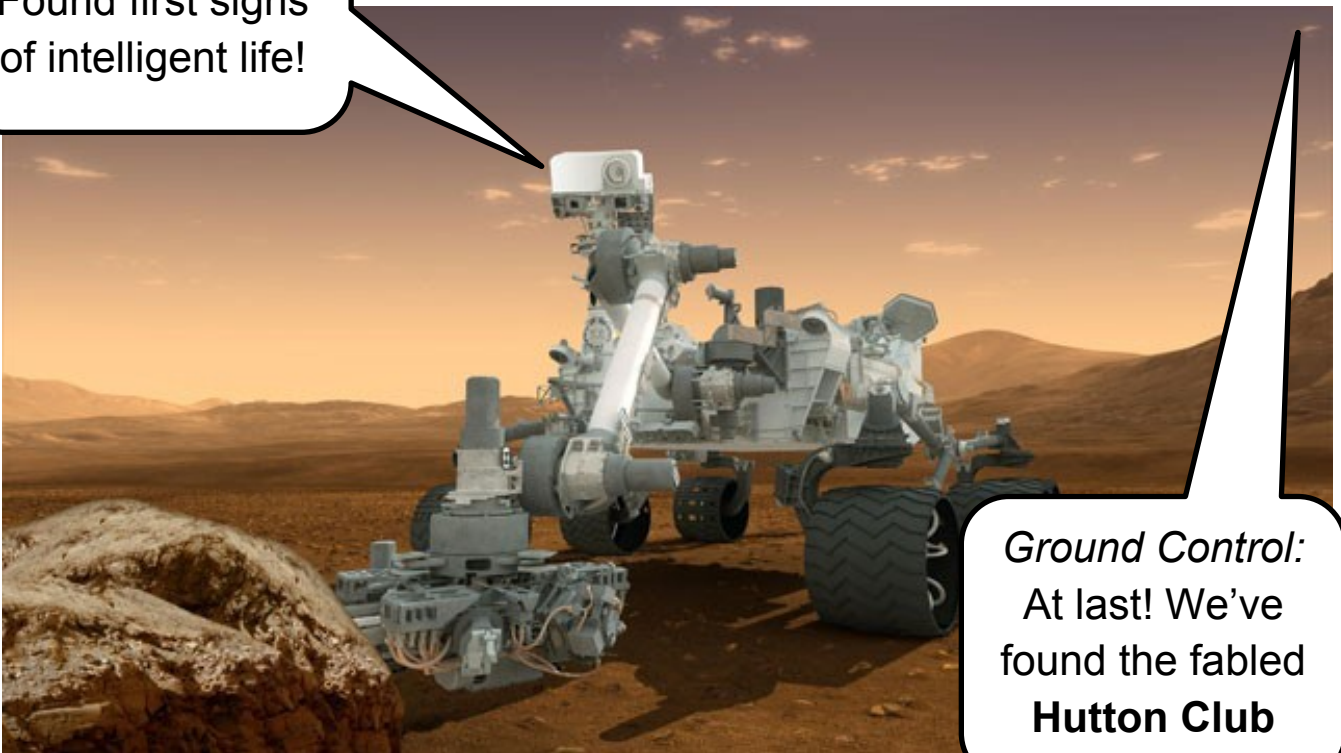

The Hutton Club

Friday 2nd November

Dr. Katie Whitbread

*Mars Rover to
Ground Control:
Found first signs
of intelligent life!*

British Geological Survey

*Ground Control:
At last! We've
found the fabled
Hutton Club*

**‘Quantifying postglacial fluvial erosion in
NW Highland streams’**

4pm – room 2.13, Drummond St

Unlike water on Mars there will be freely flowing Stewart’s Ale (and other refreshments)

#HuttonClub