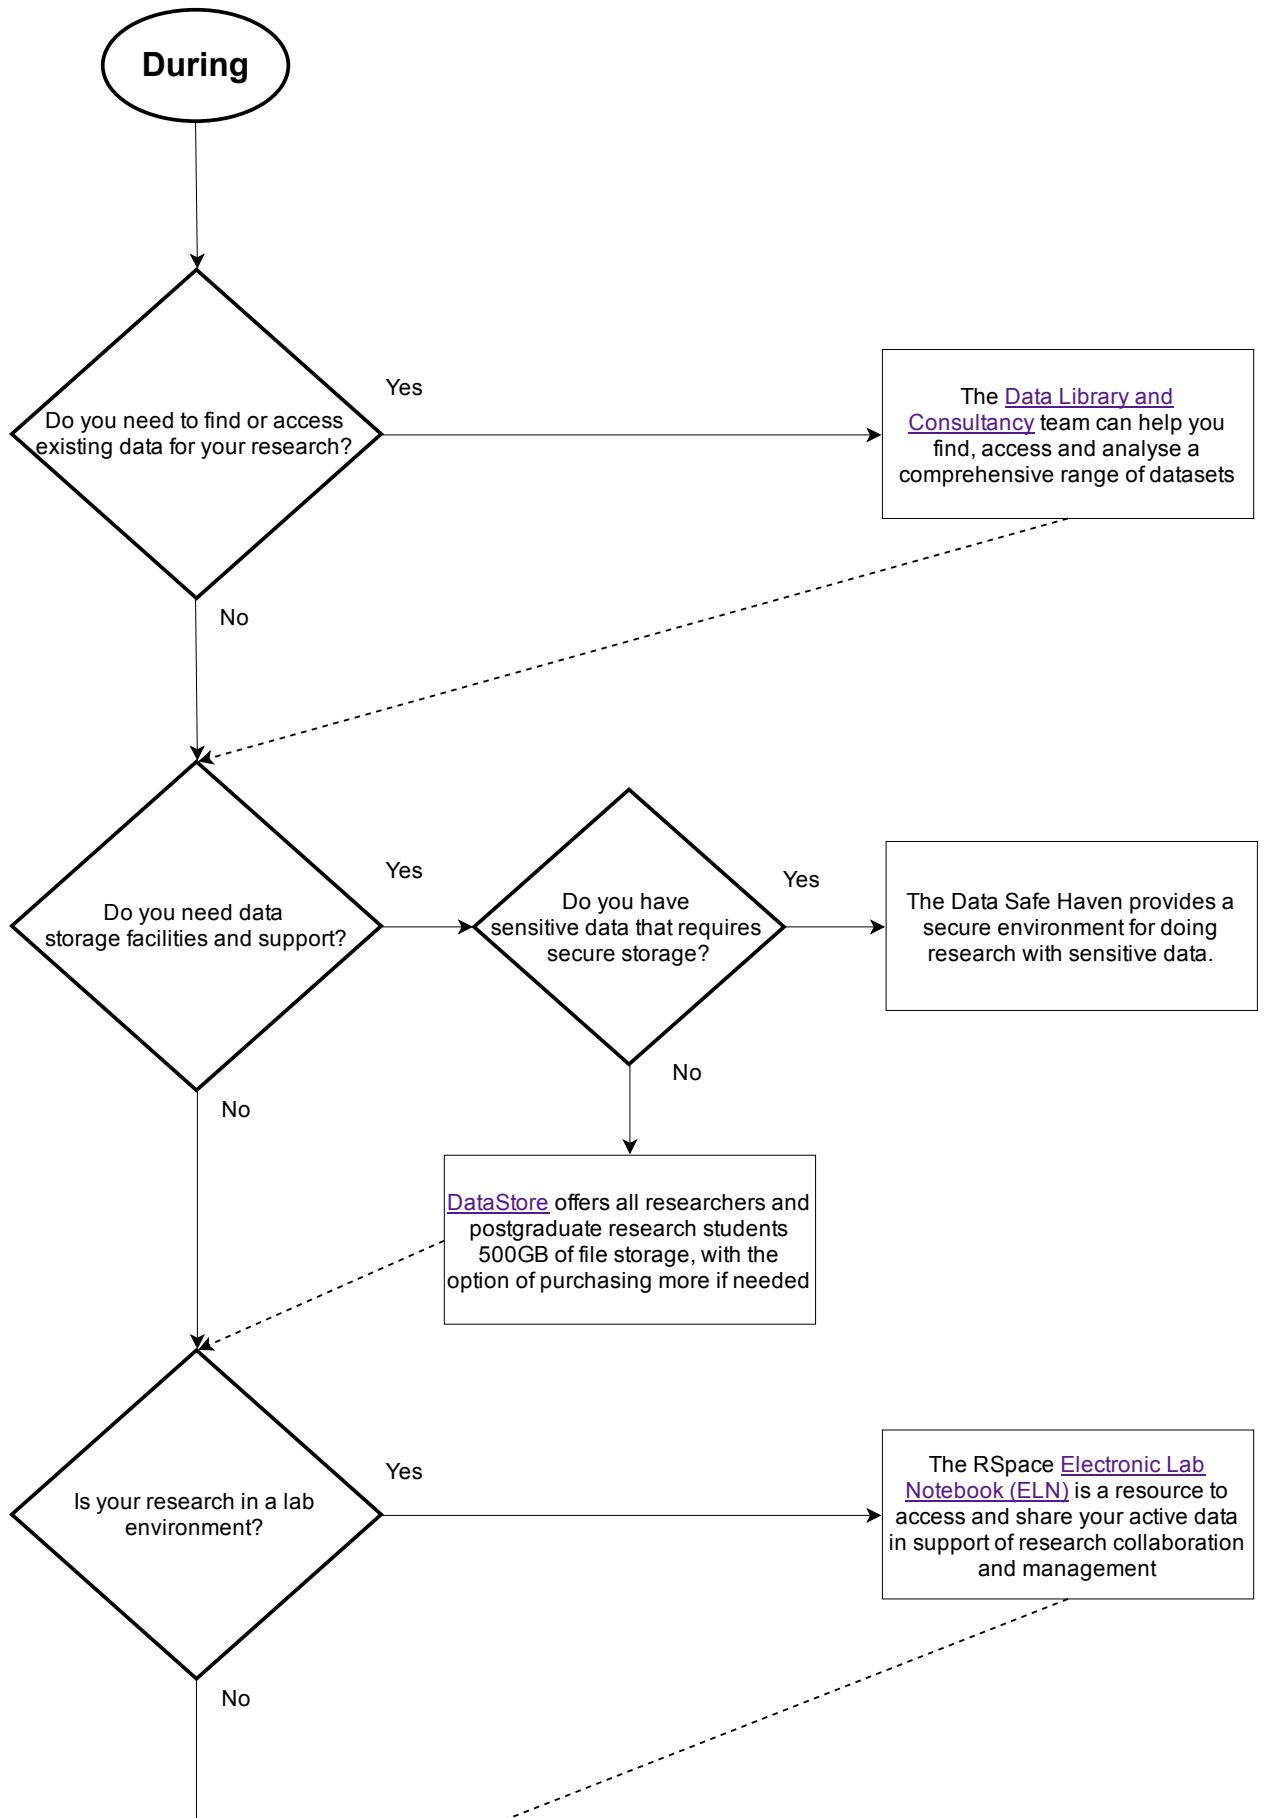

Research Data Service

Providing a suite of tools and support for all stages of the research data management process

Looking for specific advice and support? Contact the Research Data Service team: data-support@ed.ac.uk, tel: 515277