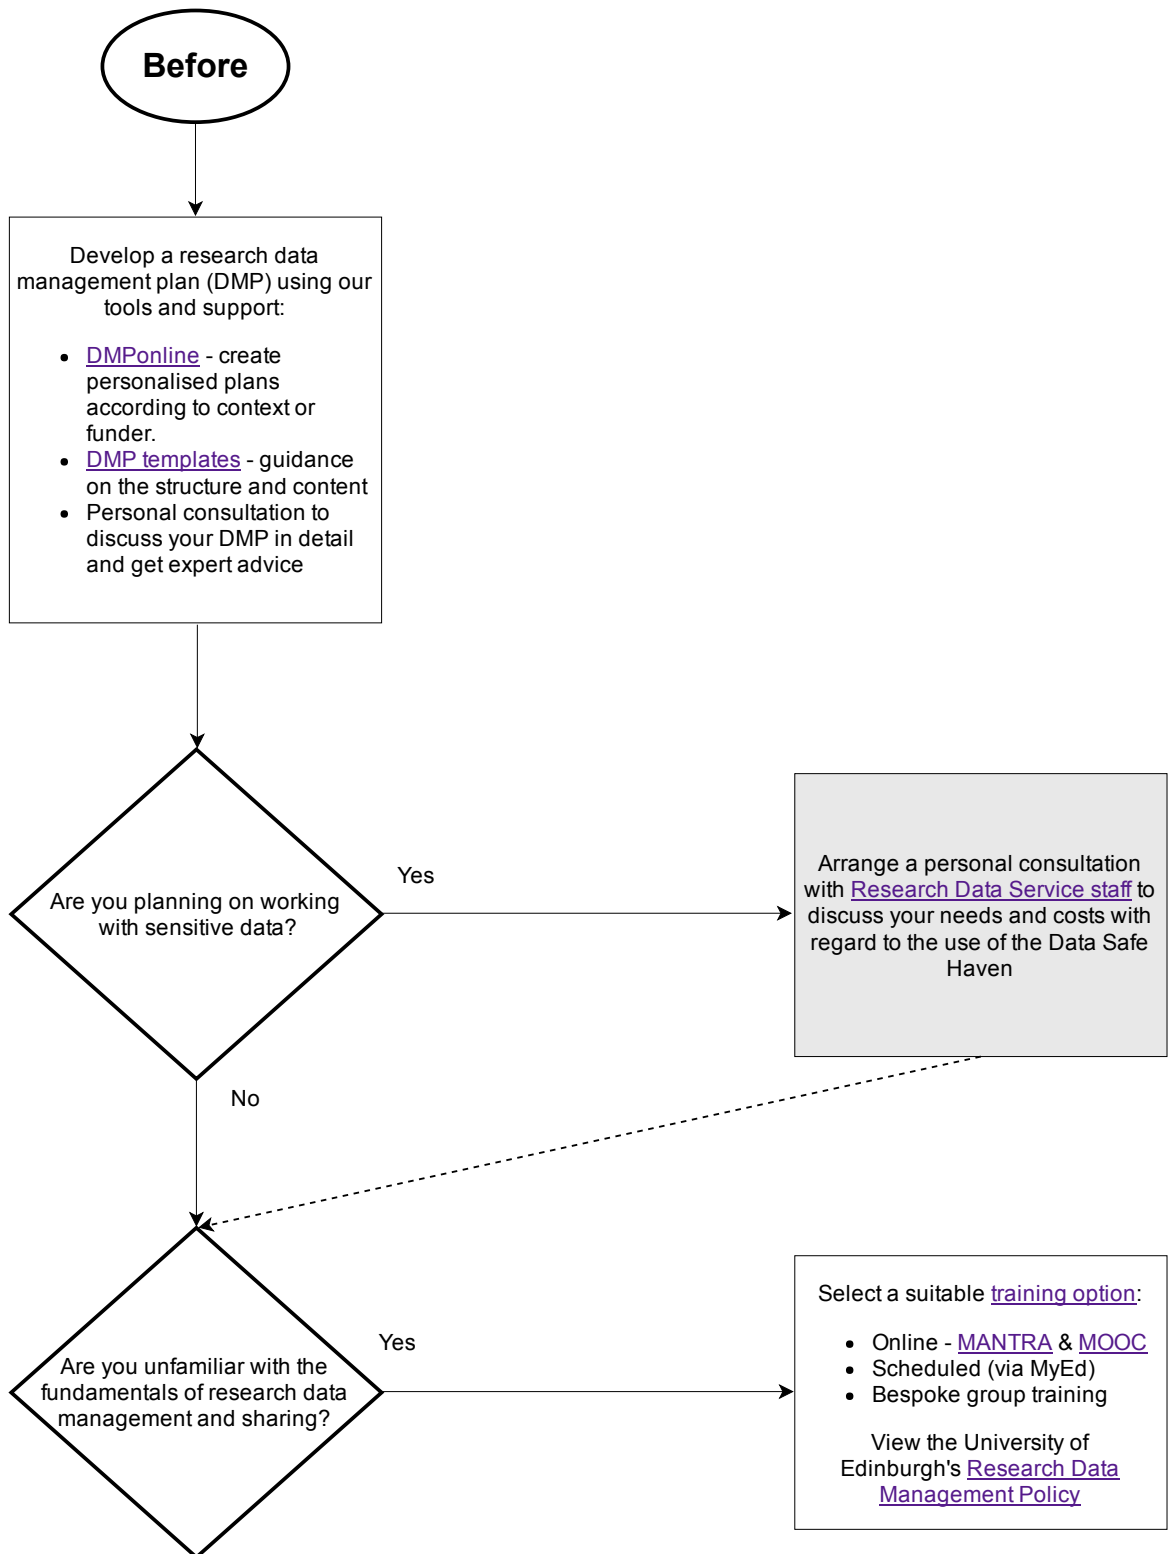

Research Data Service

Providing a suite of tools and support for all stages of the research data management process

Looking for specific advice and support? Contact the Research Data Service team: data-support@ed.ac.uk, tel: 515277