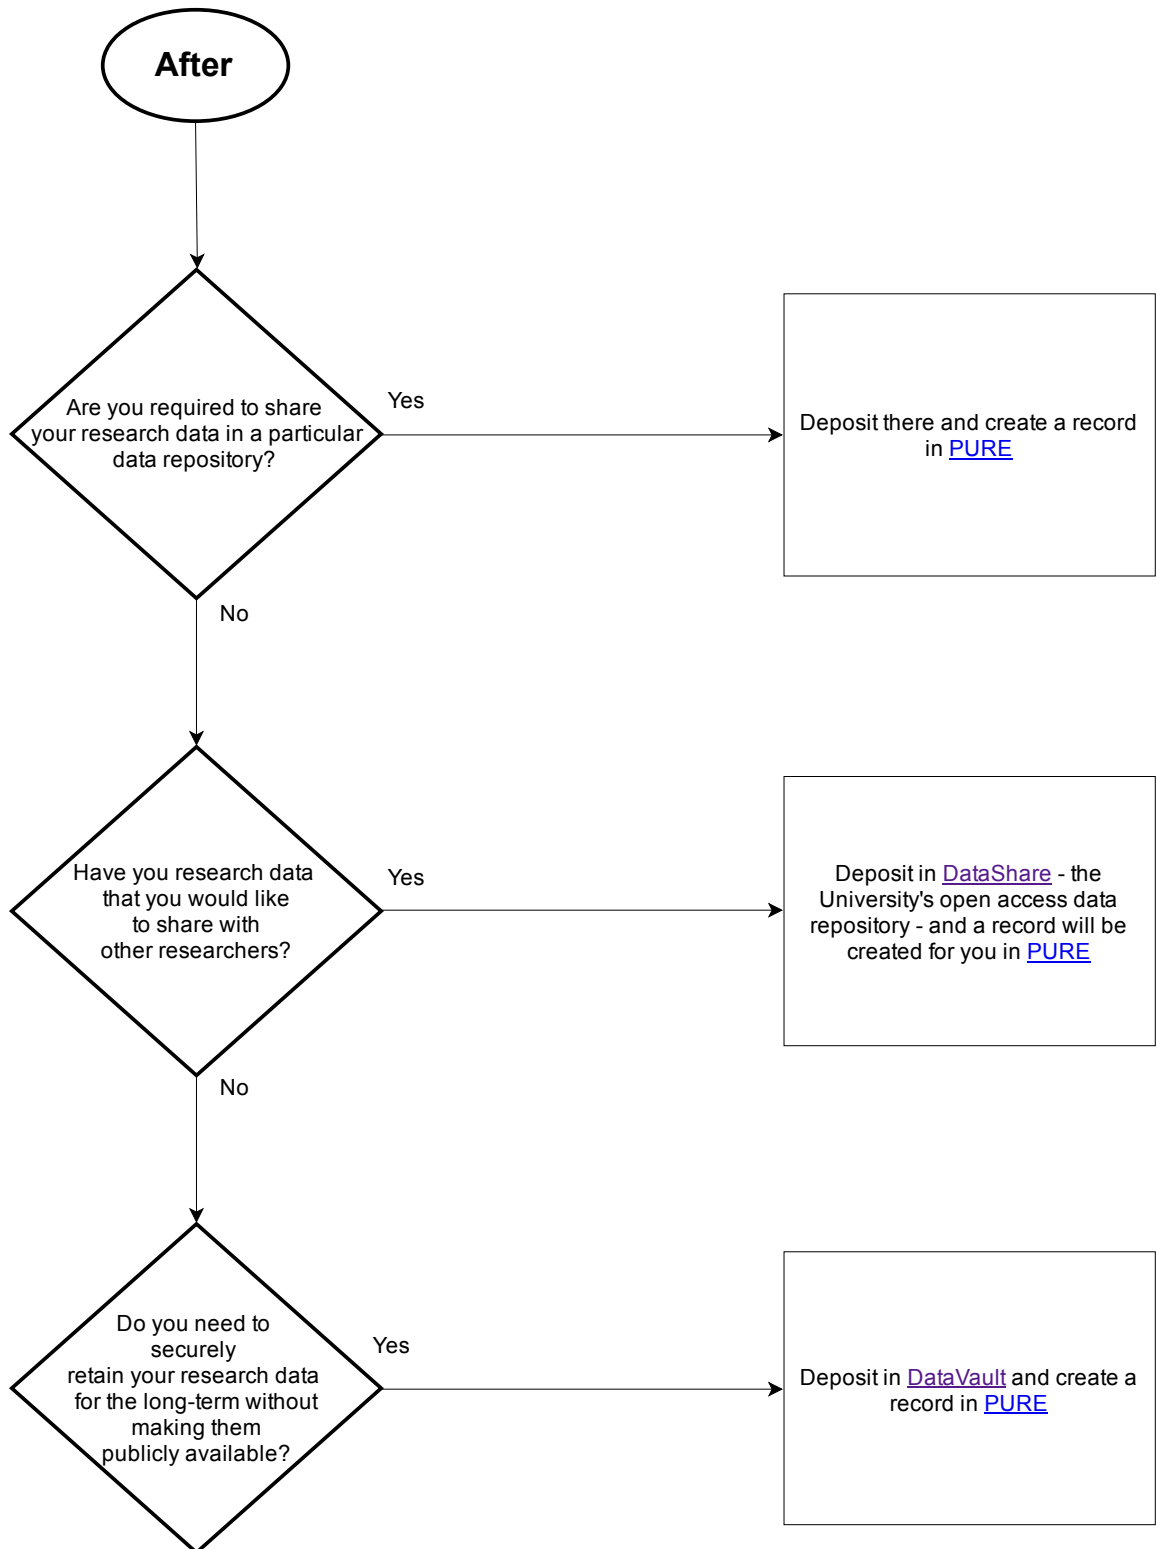

Research Data Service

Providing a suite of tools and support for all stages of the research data management process

Looking for specific advice and support? Contact the Research Data Service team: data-support@ed.ac.uk, tel: 515277