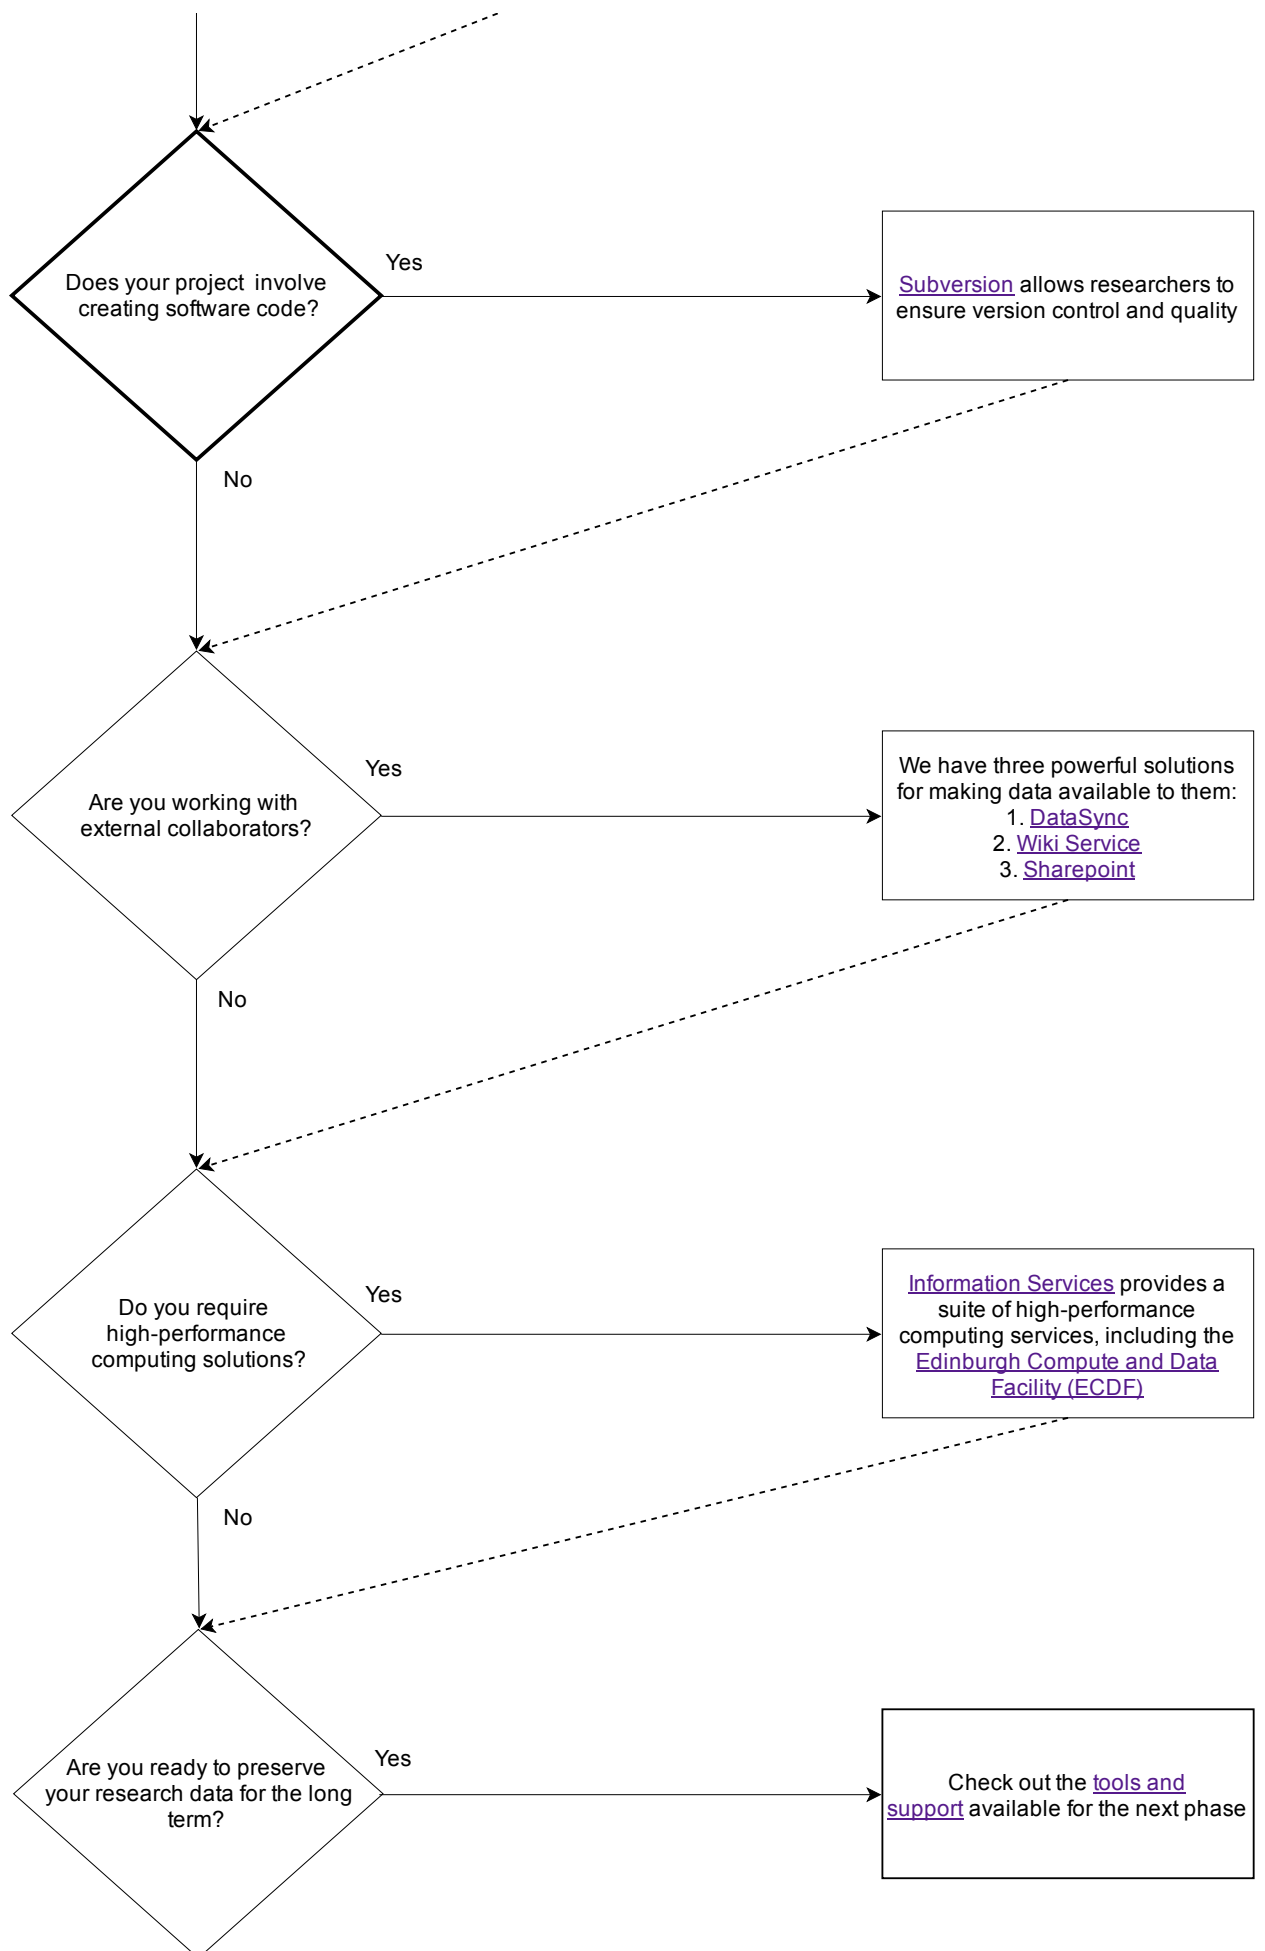

Looking for specific advice and support? Contact the Research Data Service team: data-support@ed.ac.uk, tel: 515277