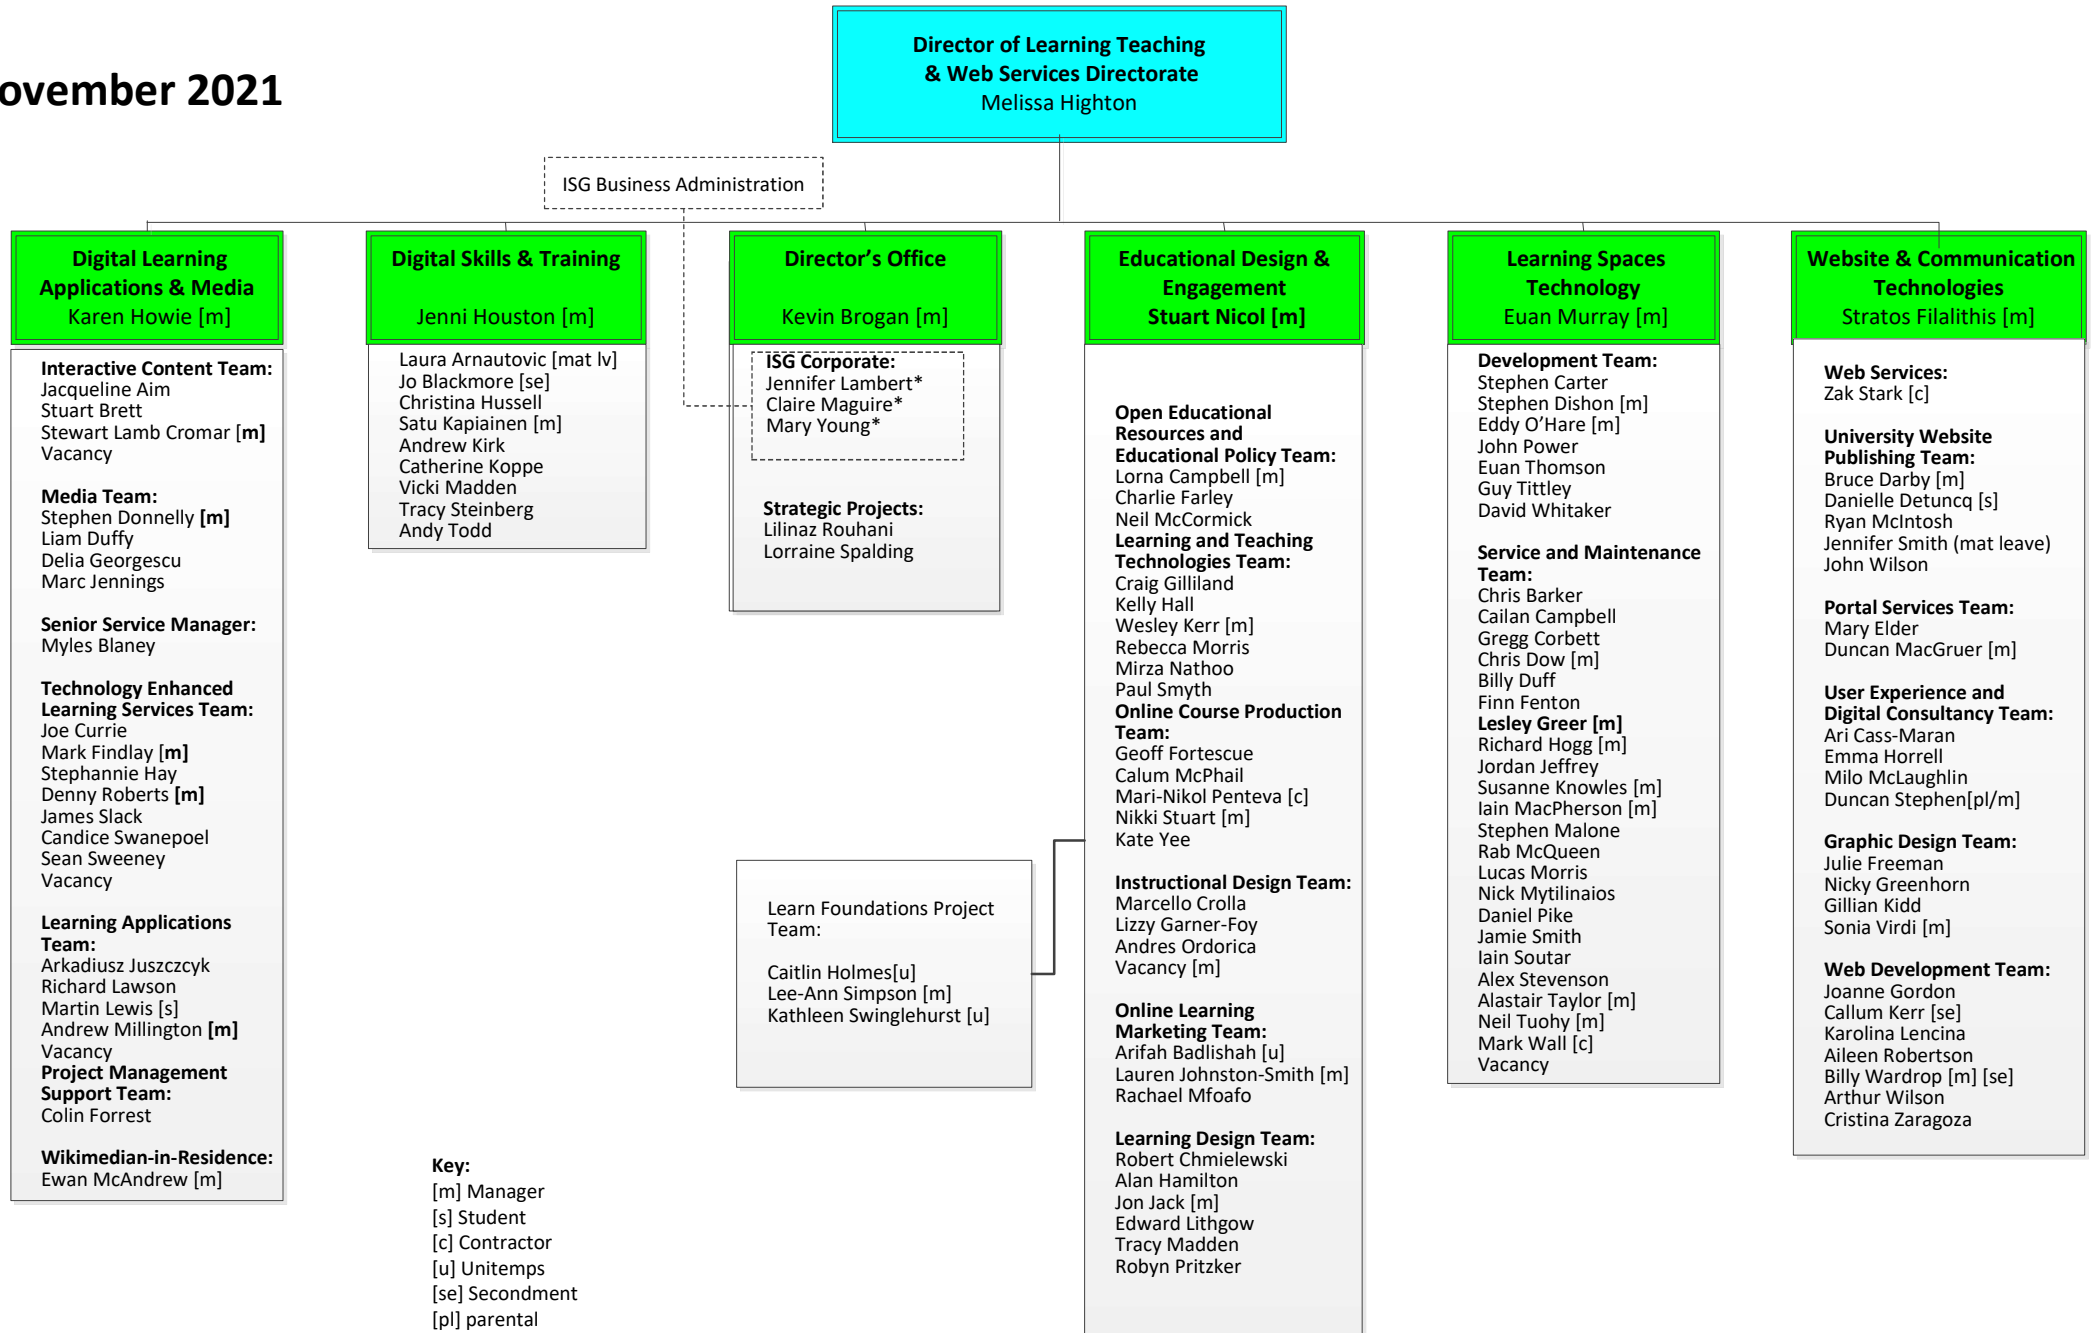

Learning, Teaching and Web Services Directorate

November 2021

Key:
[m] Manager
[s] Student
[c] Contractor
[u] Unitemps
[se] Secondment
[pl] parental leave
*assigned to LTW