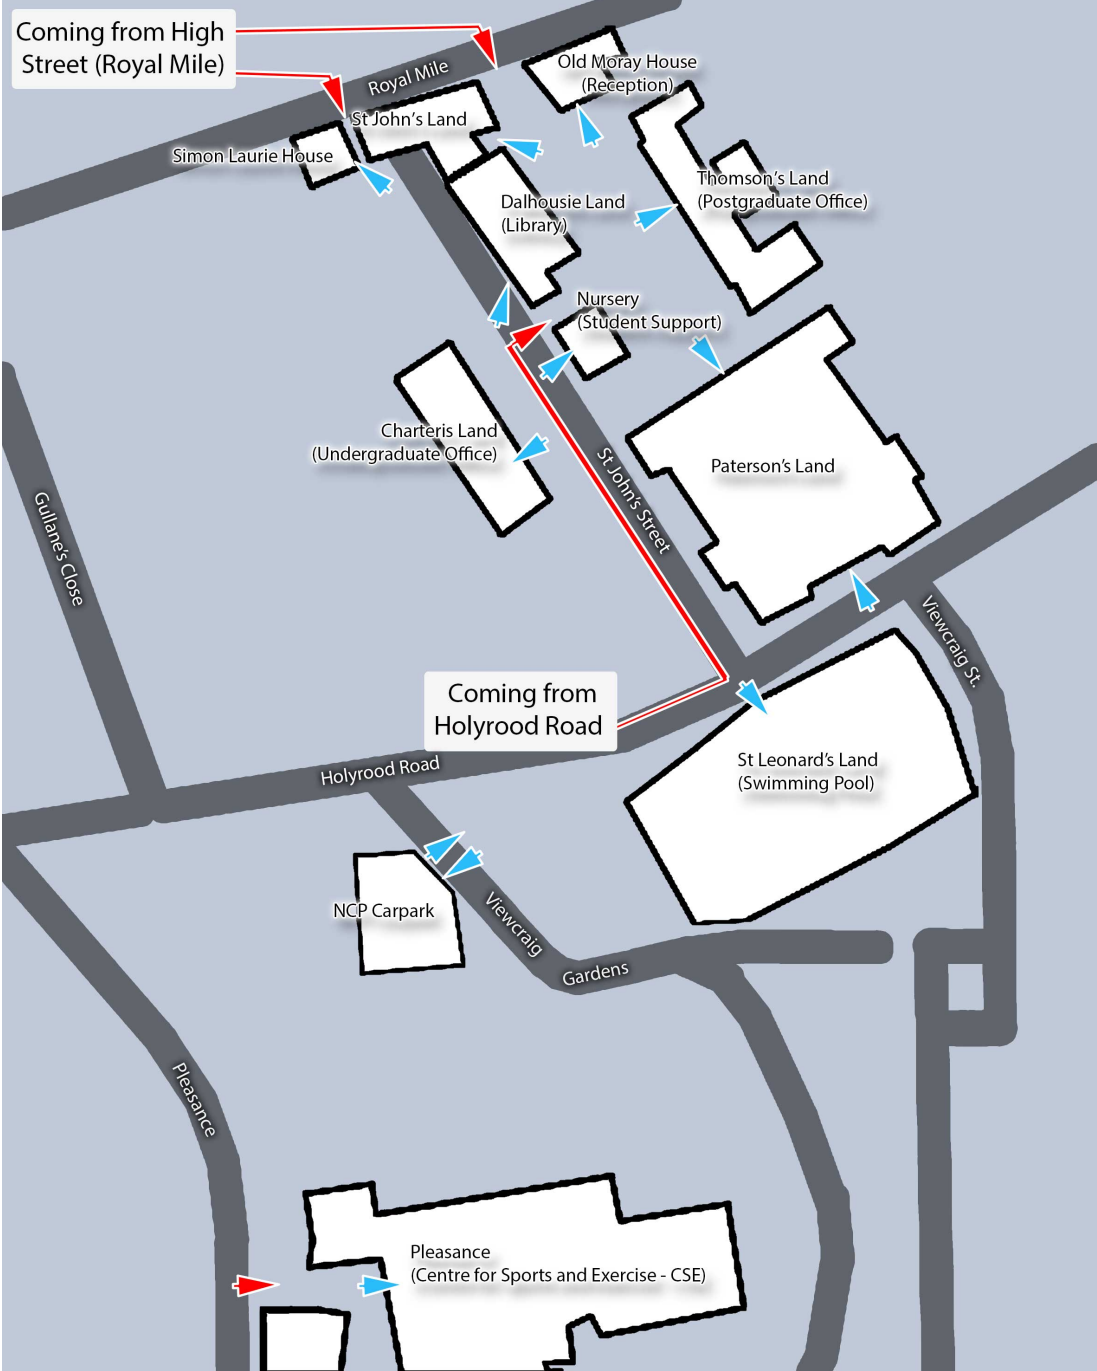

Moray House School of Education

Campus map

Holyrood Road, Edinburgh EH8 8AQ