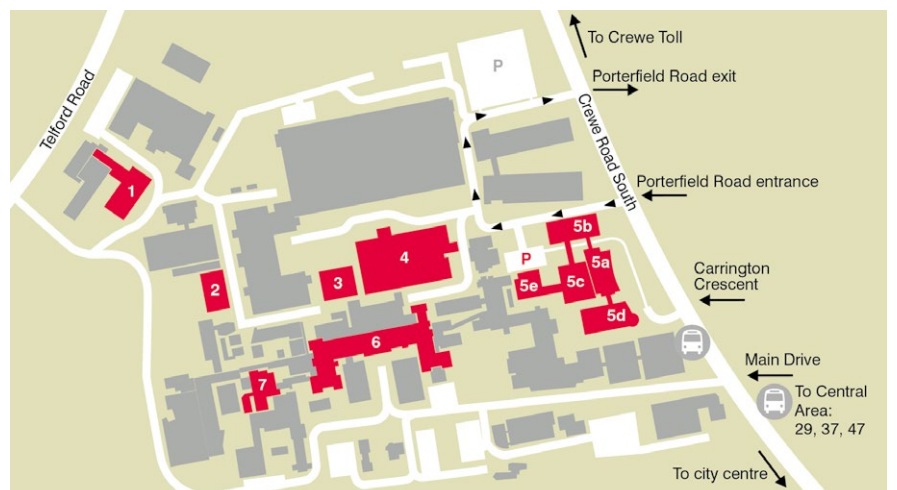

The King's Buildings Campus

14 Alexander Graham Bell Building	12 Fleeming Jenkin Building	40 MEP Building	Bike racks
11 Alrick Building	25 FloWave Ocean Energy Research Facility	30 Murchison House	C Cafe
32 Arcadia Nursery	39 Glasshouse	38 The Nucleus	DP Disabled permit parking
1 Ashworth Building	37 Grant Institute	35 The Noreen and Kenneth Murray Library	Electric car charging point
34 Christina Miller Building	8 Hudson Beare Building	22 Peter Wilson Building (SRUC)	Pedestrian area
29 Crew Annex	9 Hudson Beare Lecture Theatre	23 Roger Land Building	P Permit parking
27 Crew Building	19 James Clerk Maxwell Building; Learning and Teaching Cluster	7 Sanderson Building	Public bus
26 Crew Laboratory	5 John Muir Building	24 Scottish Microelectronics Centre	S Shop
15 Daniel Rutherford Building	2 John Murray Building	18 Swann Building	Shuttle bus to the Central Area
17 Darwin Building	33 Joseph Black Building	31 Student accommodation	Traffic barrier
6 Engineering Structures Lab	36 KB House: EUSA	16 Waddington Building	
20 Erskine Williamson Building	3 March Building	13 William Rankine Building	
21 Estates Hub	4 Mary Brück Building		
10 Faraday Building			

2. The timetable for the shuttle bus between the Central Area and the King's Buildings can be viewed at: www.ed.ac.uk/shuttle-bus

Western General Hospital