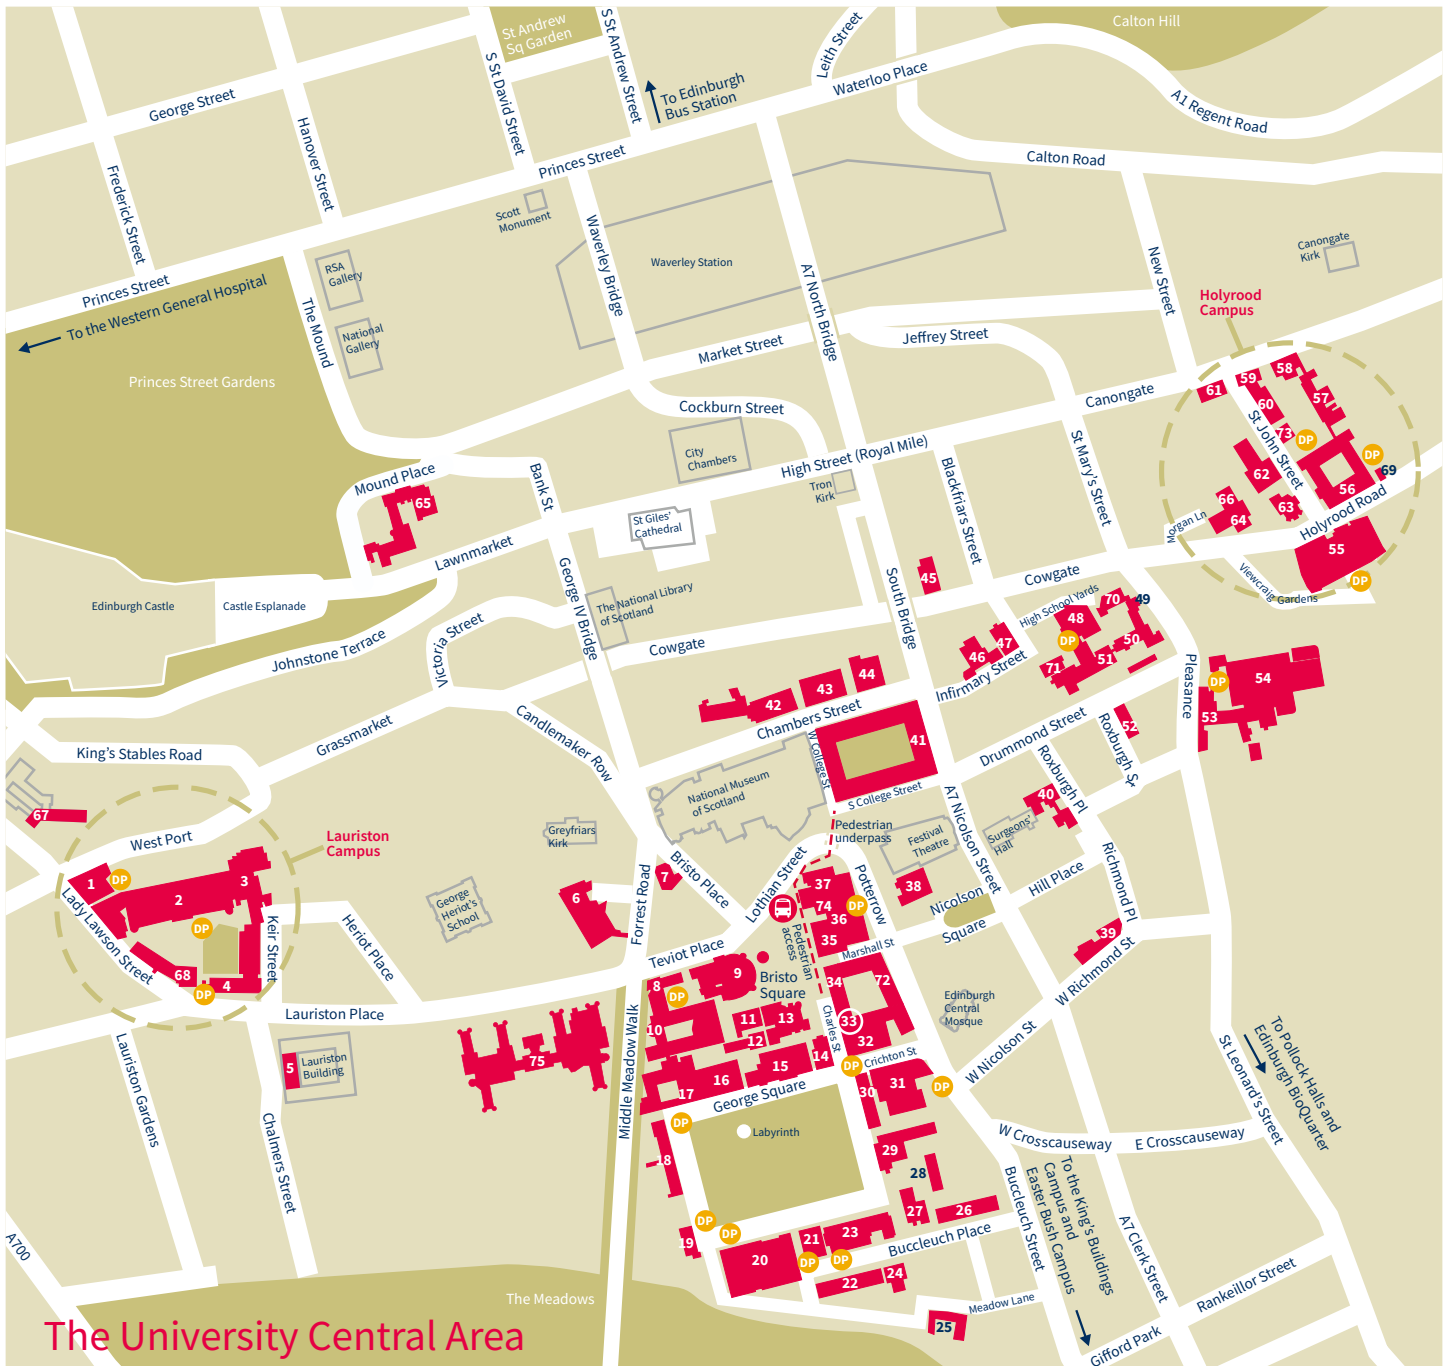

44 Adam House	5 Edinburgh Dental Institute	70 High School Yards Teaching Centre	41 Old College and Talbot Rice Gallery	45 St Cecilia's Hall
38 Alison House	75 Edinburgh Futures Institute	25 Hope Park Square	51 Old Infirmary Building (1 Drummond Street)	59 St John's Land
31 Appleton Tower	1 Evolution House	16 Hugh Robson Building	63 Old Kirk	55 St Leonard's Land
67 Argyle House	6 5 Forrest Hill	4 Hunter Building	8 Old Medical School	13 Teviot Row House Student Union
72 Bayes Centre	14 1 George Square	46 9 Infirmary Street	58 Old Moray House	57 Thomson's Land
7 Bedlam Theatre	15 7 George Square	47 13 Infirmary Street	73 Old Nursery School	23 University of Edinburgh Business School
71 The Boilerhouse	18 16–22 George Square	32 Informatics Forum	50 Old Surgeons' Hall	36 University Pharmacy
24 14–16 Buccleuch Place	19 27–29 George Square	66 Institute for Academic Development	64 Outreach Centre	33 University Visitor Centre: information, exhibition and shop
22 17–25 Buccleuch Place	27 40 George Square	68 Lauriston Fire Station	56 Paterson's Land	12 Wilkie Building
26 30–34 Buccleuch Place	28 40 George Square Lecture Theatres	40 Lister Learning and Teaching Centre	53 Pleasance	10 William Robertson Wing
54 Centre for Sport and Exercise	29 50 George Square	20 Main Library; Careers Service	37 The Potterrow Student Centre: Edinburgh University Students' Association; Chaplaincy Centre	DP Disabled permit parking
43 Charles Stewart House	30 55–60 George Square	39 MacKenzie House (34 West Richmond Street)	11 Reid Concert Hall	SB Shuttle bus to the King's Buildings
62 Charteris Land	21 Gordon Aikman Lecture Theatre	9 McEwan Hall	74 Richard Verney Health Centre	The timetable for the shuttle bus between the Central Area and the King's Buildings can be viewed at: www.ed.ac.uk/shuttle-bus
49 Chisholm House	35 Health and Wellbeing Centre: Student Counselling Service; Student Disability and Learning Support Service	42 Minto House	52 1–7 Roxburgh Street	
17 Chrystal Macmillan Building		69 Moray House Lodge	61 Simon Laurie House	
60 Dalhousie Land		3 N-E Studio Building		
34 Dugald Stewart Building		65 New College		
2 ECA Main Building				
48 ECCI