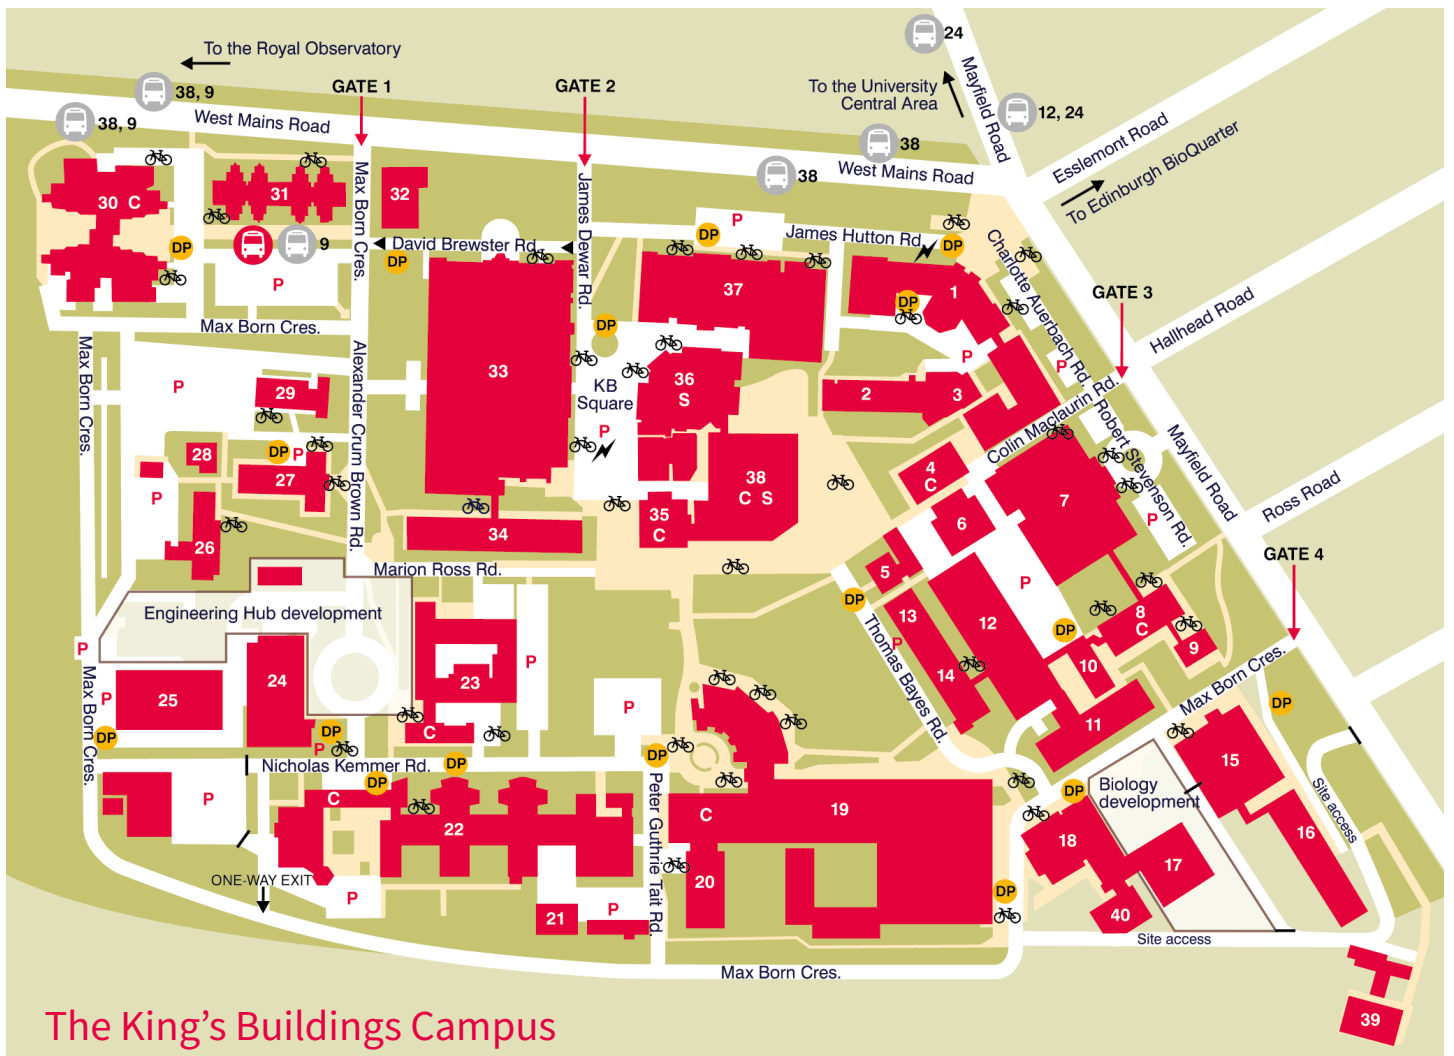

The King's Buildings Campus

- | | | | |
|--|---|---|-----------------------------------|
| 14 Alexander Graham Bell Building | 12 Fleeming Jenkin Building | 40 MEP Building | Bike racks |
| 11 Alrick Building | 25 FloWave Ocean Energy Research Facility | 30 Murchison House | C Cafe |
| 32 Arcadia Nursery | 39 Glasshouse | 38 The Nucleus | DP Disabled permit parking |
| 1 Ashworth Building | 37 Grant Institute | 35 The Noreen and Kenneth Murray Library | Electric car charging point |
| 34 Christina Miller Building | 8 Hudson Beare Building | 22 Peter Wilson Building (SRUC) | Pedestrian area |
| 29 Crew Annex | 9 Hudson Beare Lecture Theatre | 23 Roger Land Building | P Permit parking |
| 27 Crew Building | 19 James Clerk Maxwell Building; Learning and Teaching Cluster | 7 Sanderson Building | Public bus |
| 26 Crew Laboratory | 5 John Muir Building | 24 Scottish Microelectronics Centre | S Shop |
| 15 Daniel Rutherford Building | 2 John Murray Building | 18 Swann Building | Shuttle bus to the Central Area |
| 17 Darwin Building | 33 Joseph Black Building | 31 Student accommodation | Traffic barrier |
| 6 Engineering Structures Lab | 36 KB House: EUSA | 16 Waddington Building | |
| 20 Erskine Williamson Building | 3 March Building | 13 William Rankine Building | |
| 21 Estates Hub | 4 Mary Brück Building | | |
| 10 Faraday Building | | | |
- The timetable for the shuttle bus between the Central Area and the King's Buildings can be viewed at: www.ed.ac.uk/shuttle-bus