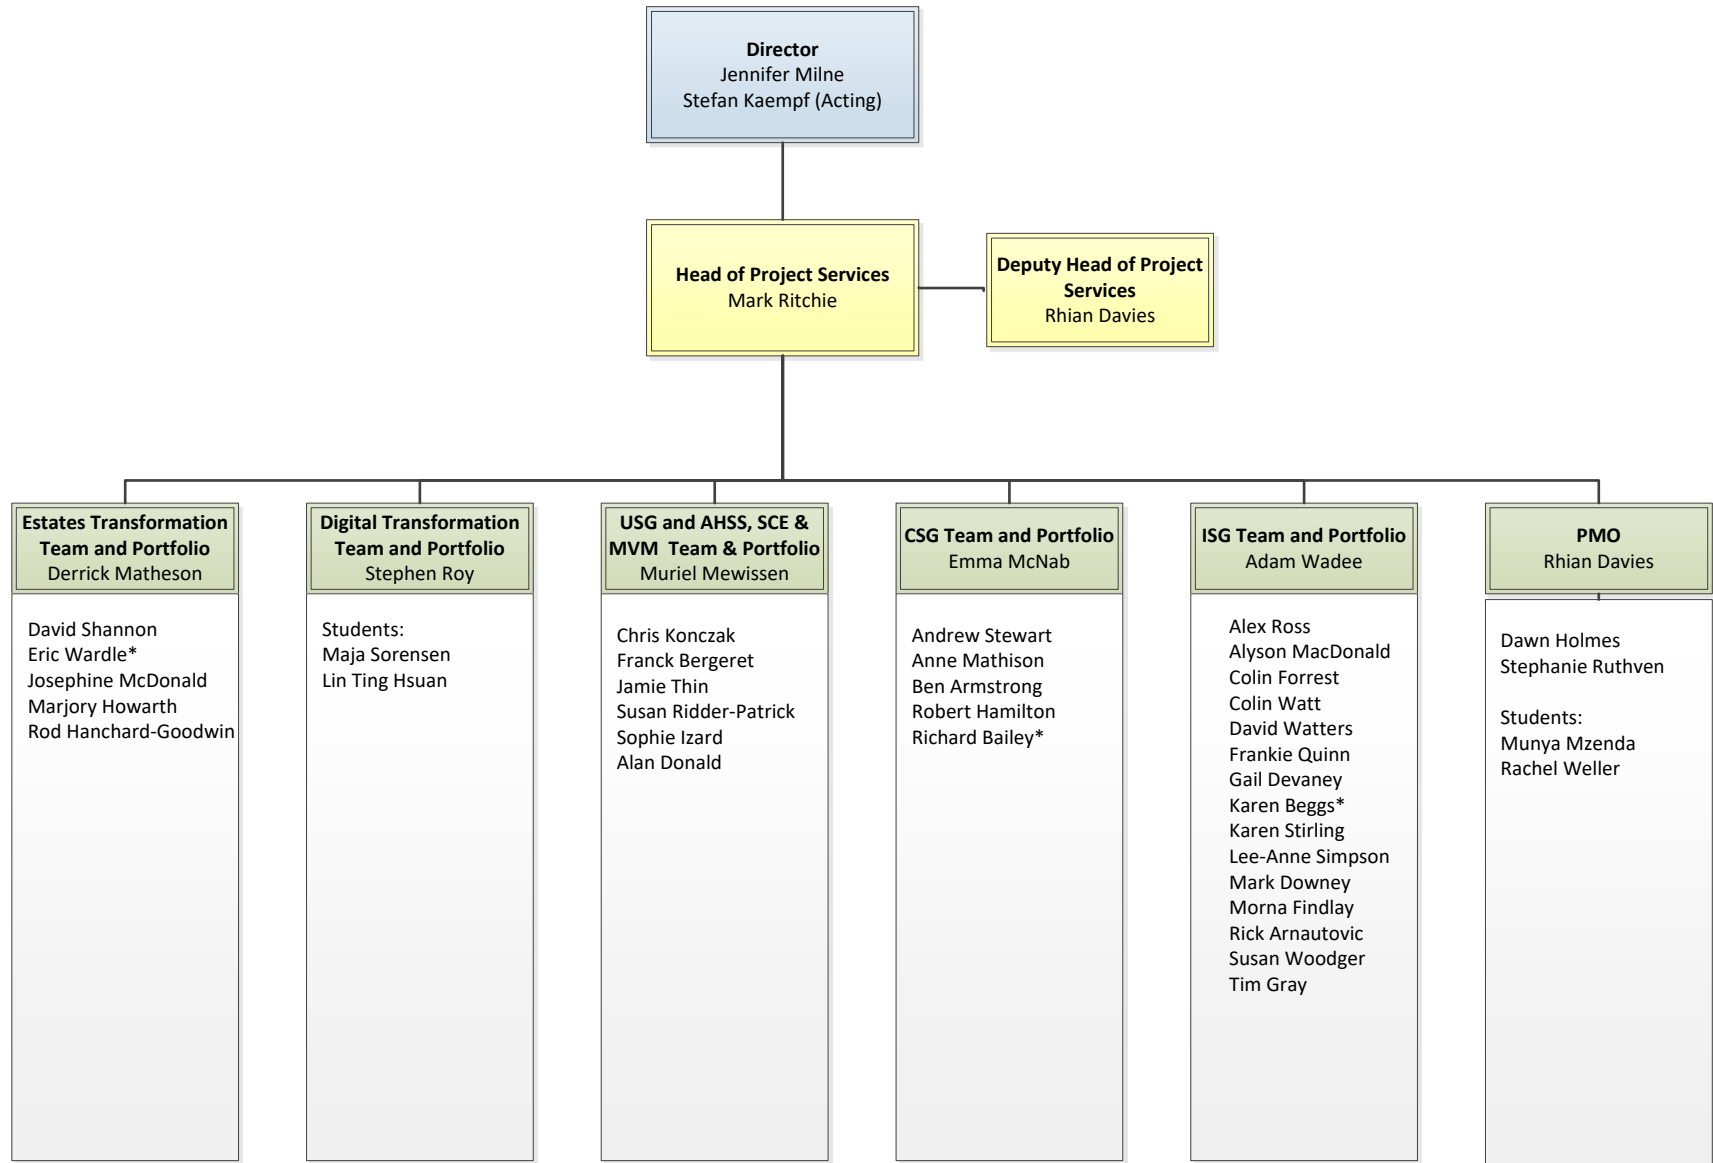

**Development Technology**  
Mark Lang

Alex Michelson  
Alister Webb  
Ewan Scott  
Gillian Henderson  
Gordon McKenna  
Hannah Morrison  
Jay Holanova  
Mark Dobbie  
Nicholas Pardoe  
Peter Jackson

**Student Systems Partnership**  
Defeng Ma

David Ferreira  
Edmund Farrow  
Henrique Batista  
Malcolm Finlayson  
Morag Iannetta  
Nigel Binns  
Paul Horrocks  
Peter Donoghue  
Ryan Stewart  
Tomasz Pogoda

**Software Development**  
John Allison

\* denotes external service provider