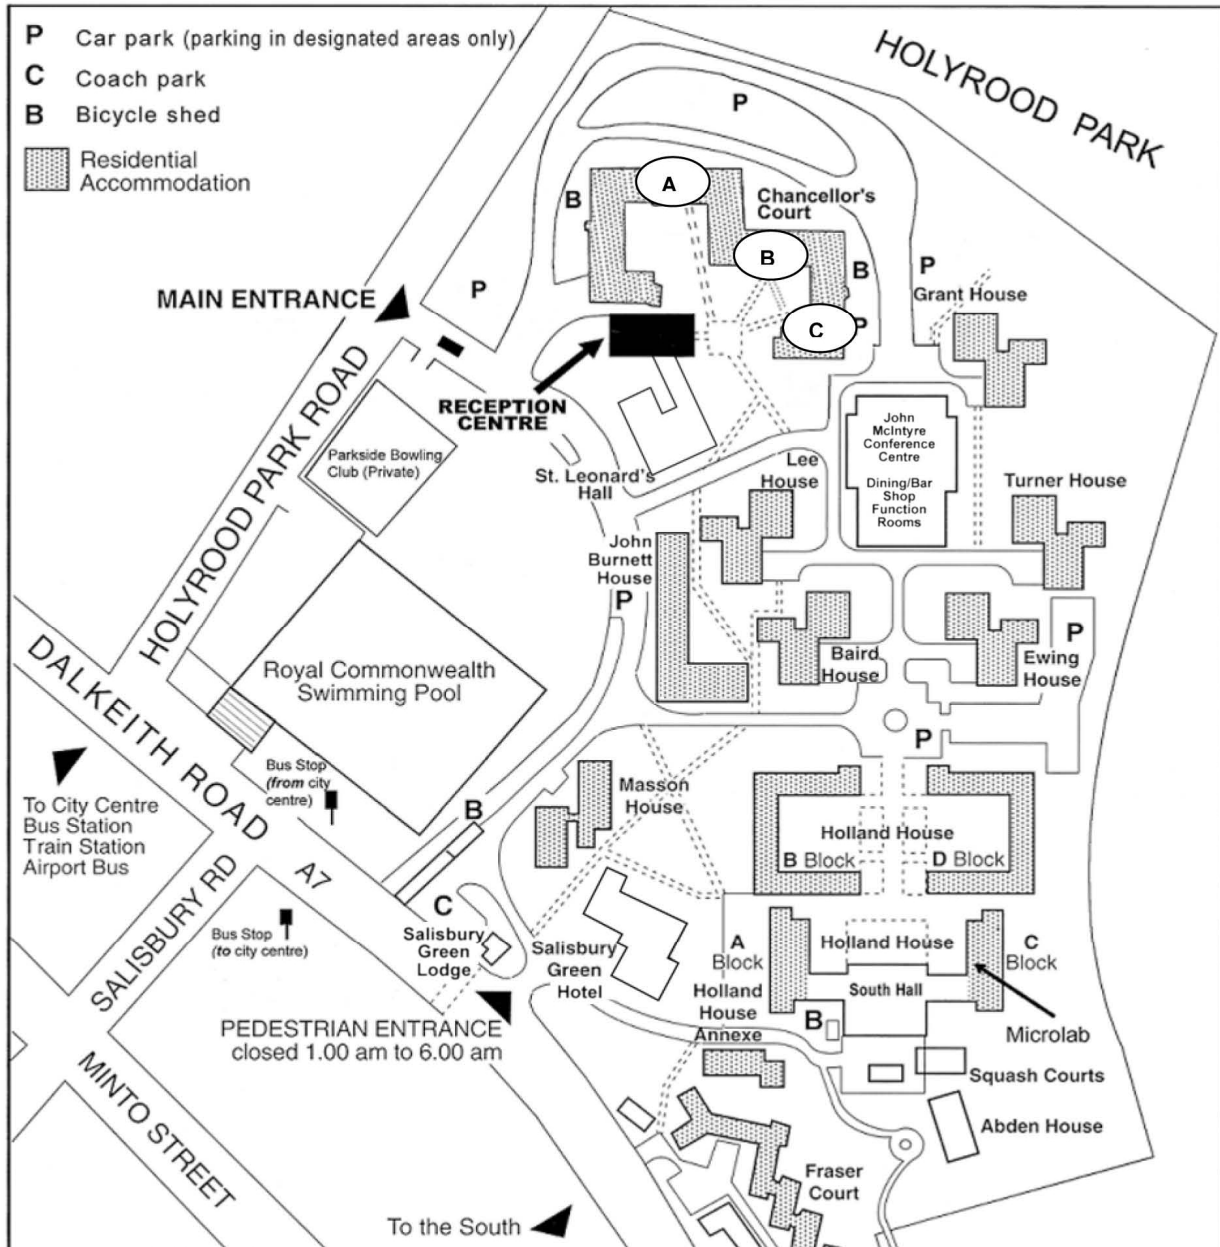

## Accommodation Services

[www.accom.ed.ac.uk](http://www.accom.ed.ac.uk)

[www.edinburghfirst.co.uk](http://www.edinburghfirst.co.uk)

**A**  
**Chancellor's Court**  
**Door [A]** for rooms:  
 LG001-LG011  
 G001-G067  
 1001-1080  
 2001-2080  
 3001-3080  
 4002-4023