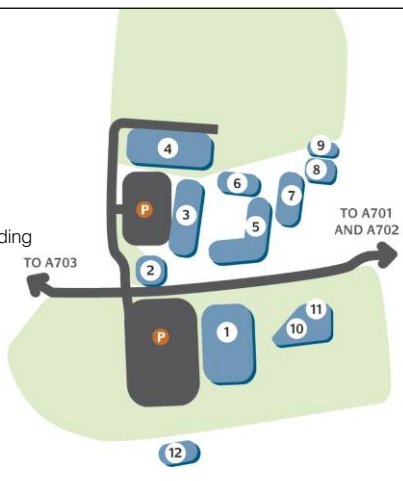

The University in the city

Easter Bush

1. 1 Teaching Building
2. 2 Campus Service Area
3. 3 The Roslin Institute Phase 1
4. 4 The Roslin Institute Phase 2
5. 5 EBVC Main Building
6. 6 Sir Alexander Robertson Building
7. 7 Large Animal Hospital
8. 8 Large Animal Teaching & Imaging Facility
9. 9 Equine Accommodation
10. 10 Hospital for Small Animals
11. 11 Oncology & Imaging Centre
12. 12 Sheep Facility

P Parking

Little France

1. 1 Queen's Medical Research Institute
  2. 2 Chancellor's Building
  3. 3 The Royal Infirmary of Edinburgh
2. **P** Parking