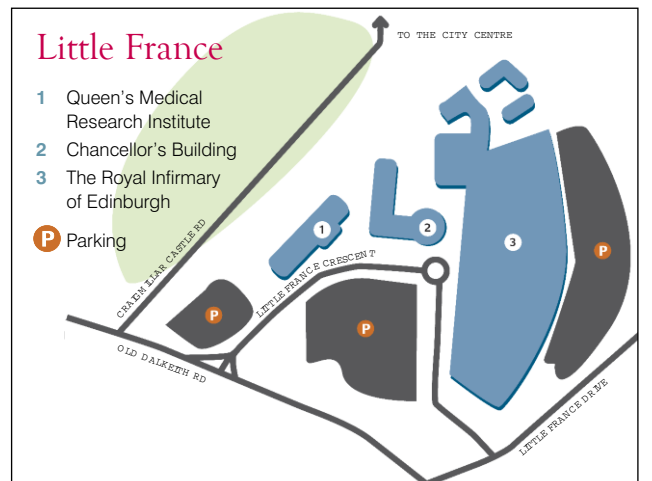

Little France

1. 1 Queen's Medical Research Institute
  2. 2 Chancellor's Building
  3. 3 The Royal Infirmary of Edinburgh
2. **P** Parking