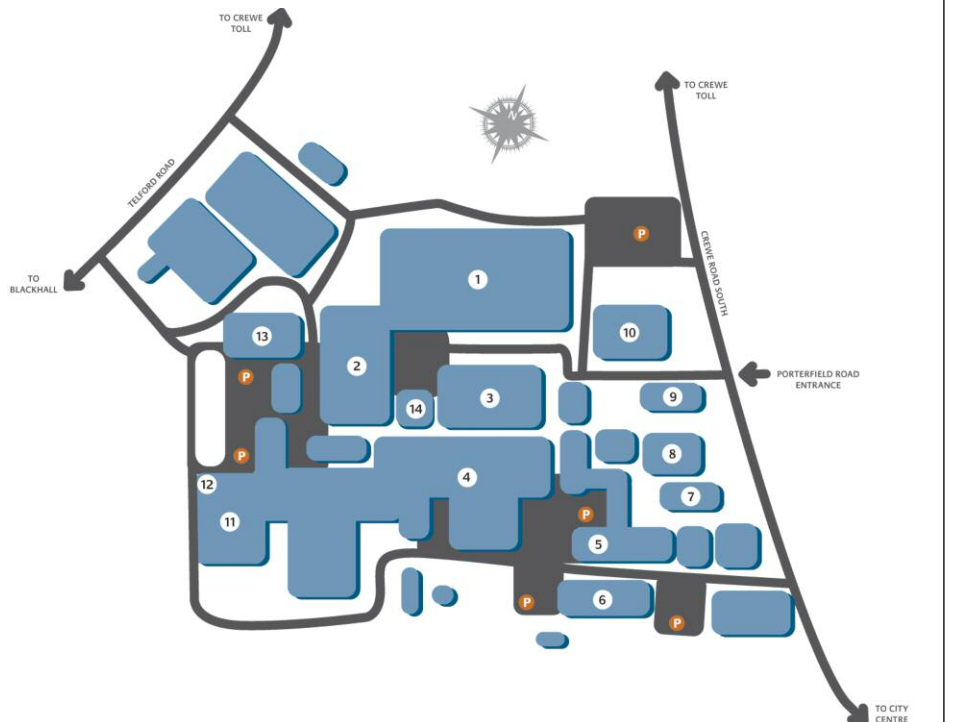

Western General

- 1 Anne Ferguson Building
- 2 Alexander Donald Building
- 3 Outpatient Building
- 4 Clock Tower Building
- 5 Edinburgh Cancer Centre
- 6 Chemotherapy
- 7 Cancer Research UK
- 8 Medical Research Council Human Genetics
- 9 Molecular Medicine Centre
- 10 Paderewski Building
- 11 Department of Clinical Neurology
- 12 MRI & CT Scans
- 13 Infectious Disease
- 14 Wellcome Trust Clinical Research Facility
- Parking