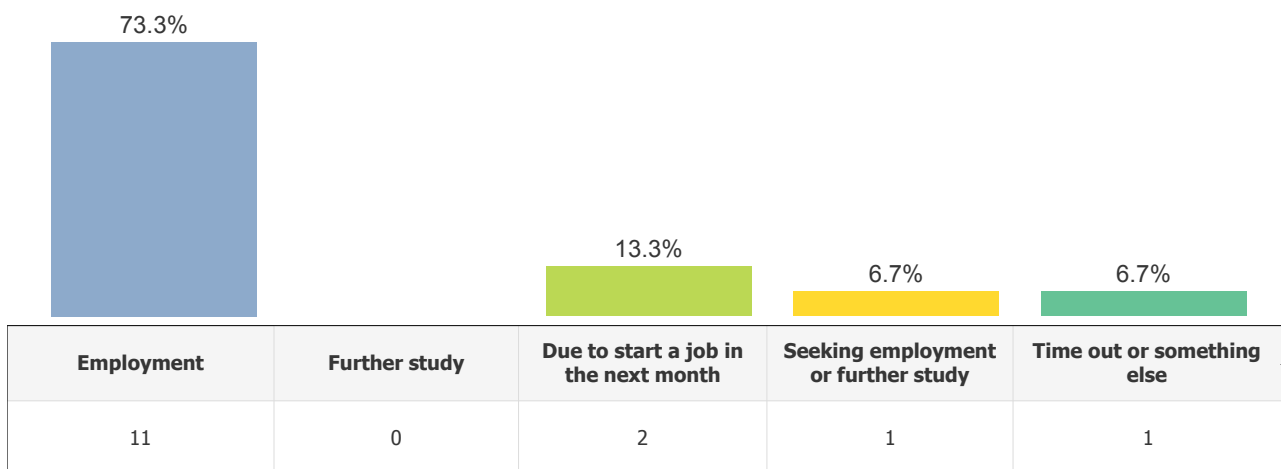

What do Edinburgh graduates do?

2013/14 (2 year summary)

Award Grouping:

Landscape Architecture (MLA)

Response rate: 50.0%

This report contains employment and further study destinations information for graduates from the 2012/13 and 2013/14 DLHE surveys. It features data for the following awards: