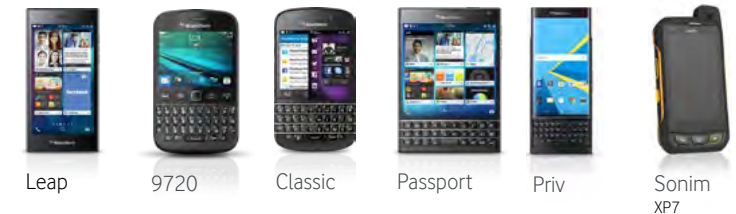

Headsets

Personal Handsfree (PHF)	085883	085883	085883	085883	085883	085883
Price	£16.67	£16.67	£16.67	£16.67	£16.67	£16.67
Jabra Talk Bluetooth headset	088072	088072	088072	088072	088072	088072
Price	£20.83	£20.83	£20.83	£20.83	£20.83	£20.83

Cradles

Car Holder	Scoshe Dash Magnet Mount	VF Windscreen Holder	VF Windscreen Holder	Scoshe Dash Magnet Mount	Scoshe Dash Magnet Mount	Scoshe Dash Magnet Mount
Price	£16.67	£10.00	£10.00	£16.67	£16.67	£16.67
Code	089286	083013	083013	089286	089286	089286

Memory cards and SIM cards

16GB memory card	083017	083017	083017	083017	083017	-
Price	£15.00	£15.00	£15.00	£15.00	£15.00	-
32GB memory card	083018	083018	083018	083018	083018	-
Price	£25.00	£25.00	£25.00	£25.00	£25.00	-
Micro SIM adapter	085243	085243	085243	085243	085243	-
Price	£5.00	£5.00	£5.00	£5.00	£5.00	-