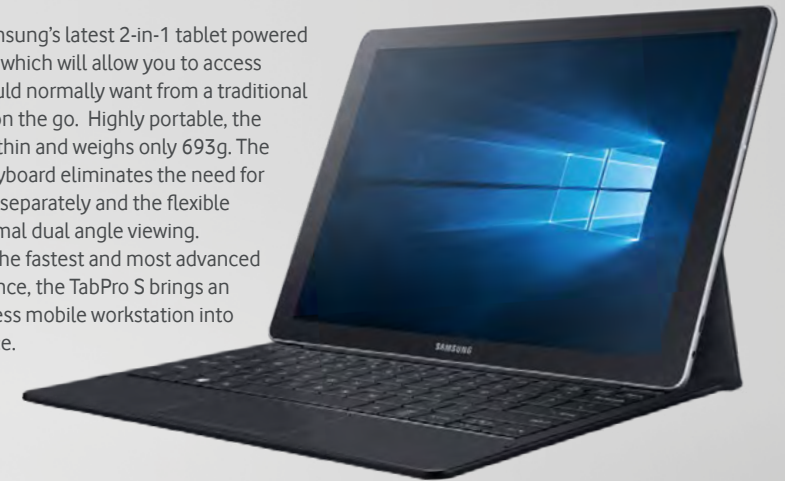

The all new Samsung Galaxy S7 edge and S7 with best in class business software, security, enterprise services, and performance, bridge the gap between the needs of the workplace and the realities of our ever growing connected world.

£66.67

Samsung

TabPro S

- Intel Core M processor, rapid charging, long battery life and speedy data transfer
- Windows 10 Pro out of the box, the TabPro S is ready for serious business
- Features a full-sized detachable keyboard and 12" AMOLED screen, so you can connect to your business wherever you are

The TabPro S is Samsung's latest 2-in-1 tablet powered by Windows 10 Pro which will allow you to access everything you would normally want from a traditional desktop or laptop on the go. Highly portable, the TabPro S is 6.3mm thin and weighs only 693g. The Pogo pin on the keyboard eliminates the need for pairing or charging separately and the flexible hinge enables optimal dual angle viewing. Supporting 4G for the fastest and most advanced connected experience, the TabPro S brings an all-purpose, seamless mobile workstation into one premium device.